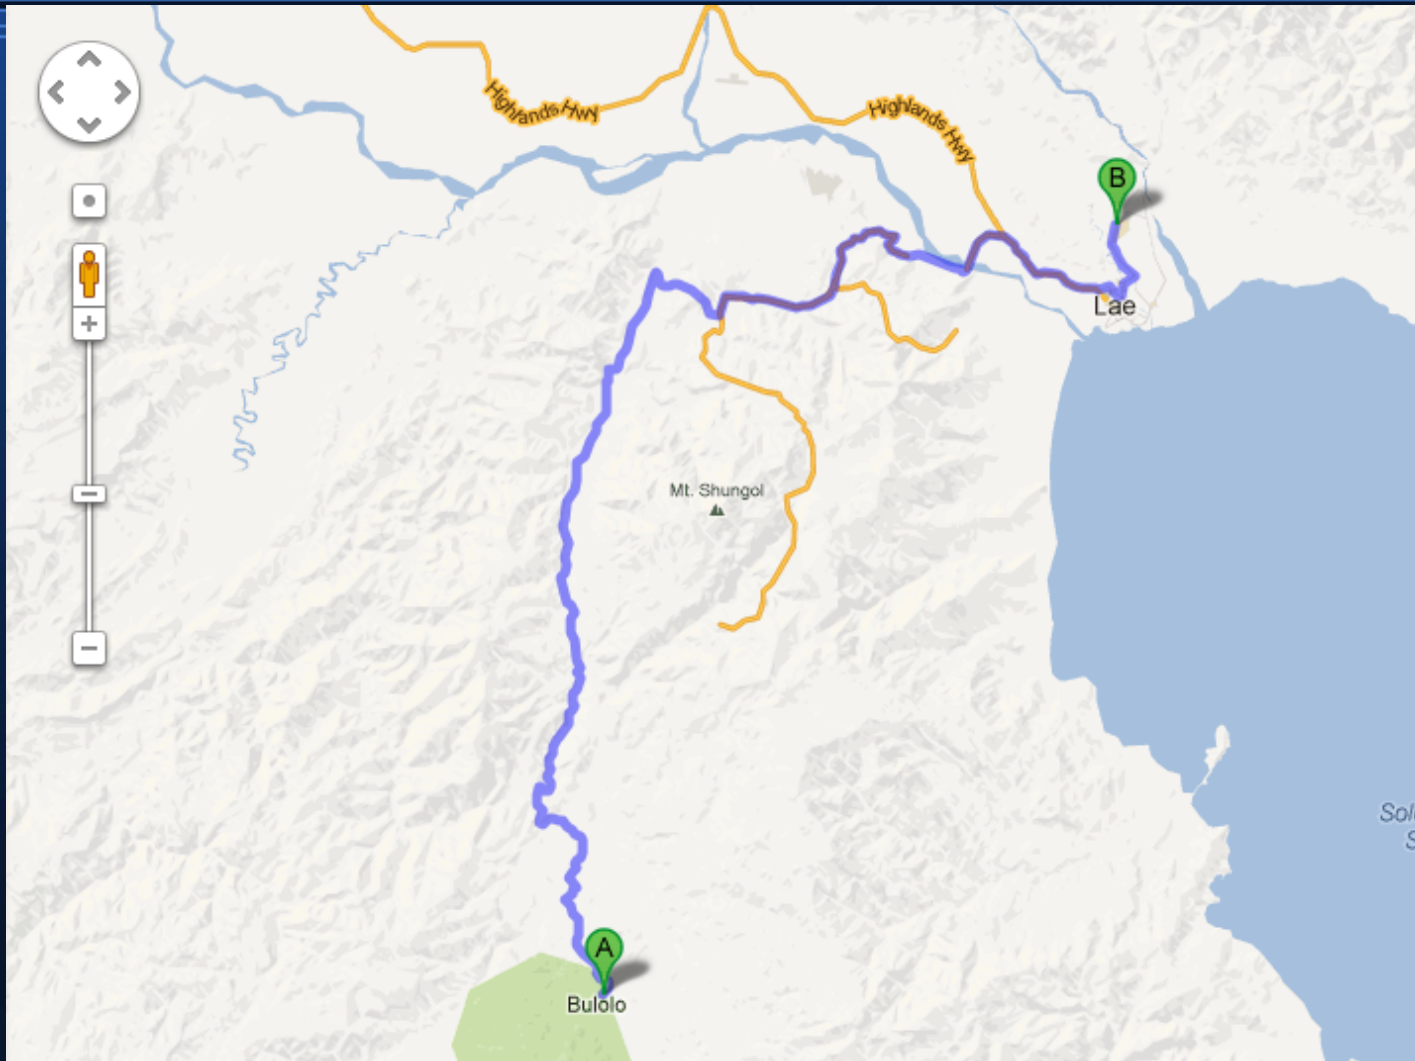

Bulolo Campus