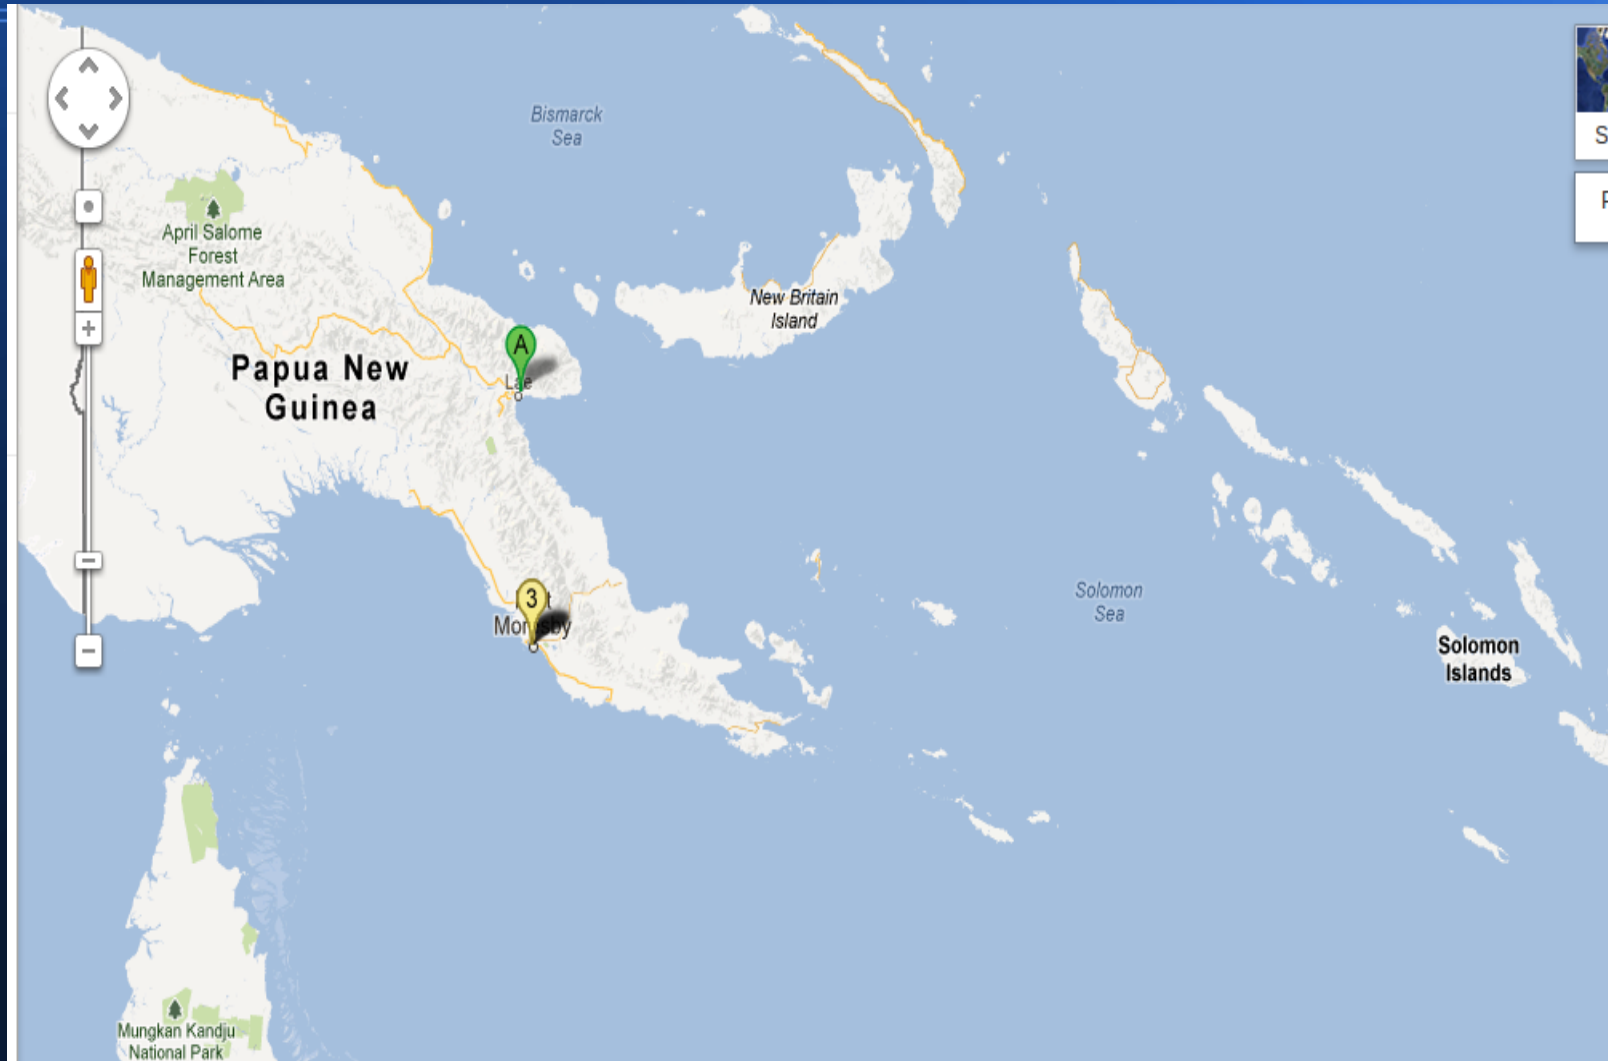

TARAKA CAMPUS