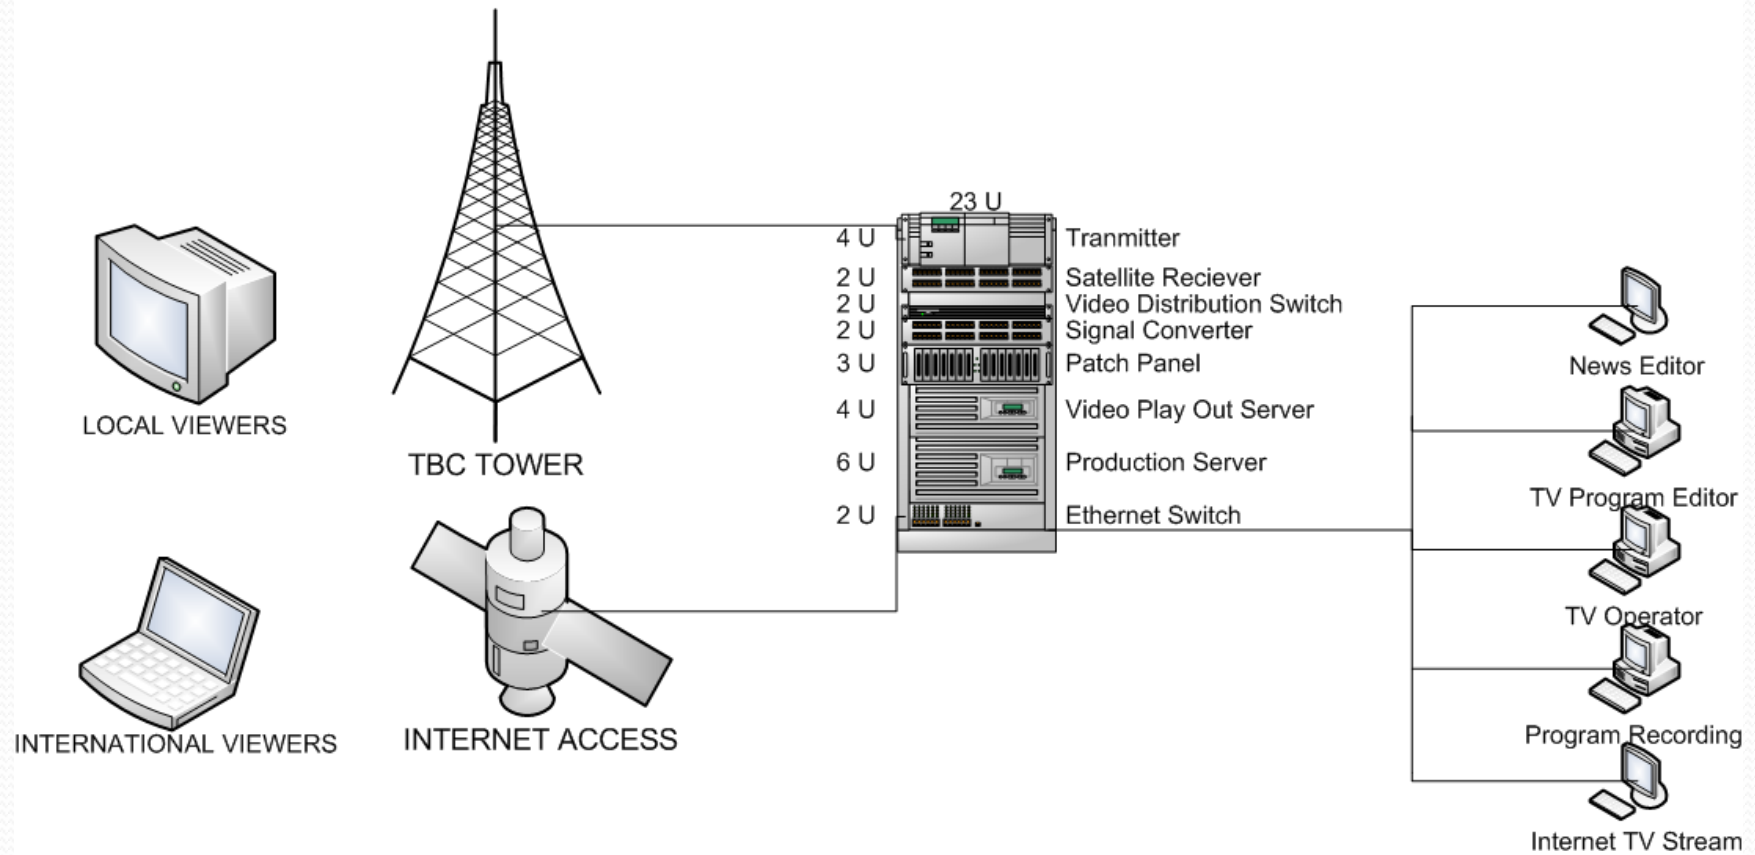

1. TBC – Company Background

- a) Tonga Broadcasting Commission (TBC) is a statutory board established in 1961
- b) National Public service broadcaster vs. Commercial Obligations
- c) 70% vs. 30% operation
- d) Driving forces :(push technology)

1.1 TBC – Broadcasting Technological Push

1. Radio Network (1961)
 - TBC Utilised One-to-many broadcast network
 - AM & FM Radio
2. Television Network (2000)
 - Evolved from Radio Network (Analogue)
 - Terrestrial Television (OTA)
 - Two Channels (TV Tonga1 & TV Tonga2)
3. Computer Network (2009)
4. Television & Radio Live Internet Streaming (2012)

2. TBC – Radio Network

3. TBC - Television Network

TONGA BROADCASTING COMMISSION TELEVISION NETWORK

4. TBC Broadcasting Network

5.0 New Frontier?

- i. Digital Terrestrial Broadcasting – July 2014
- ii. Digital Archived – All radio programs
- iii. E-commerce & online Stores
- iv. IPTV
- v. Live Internet Stream (QoS)