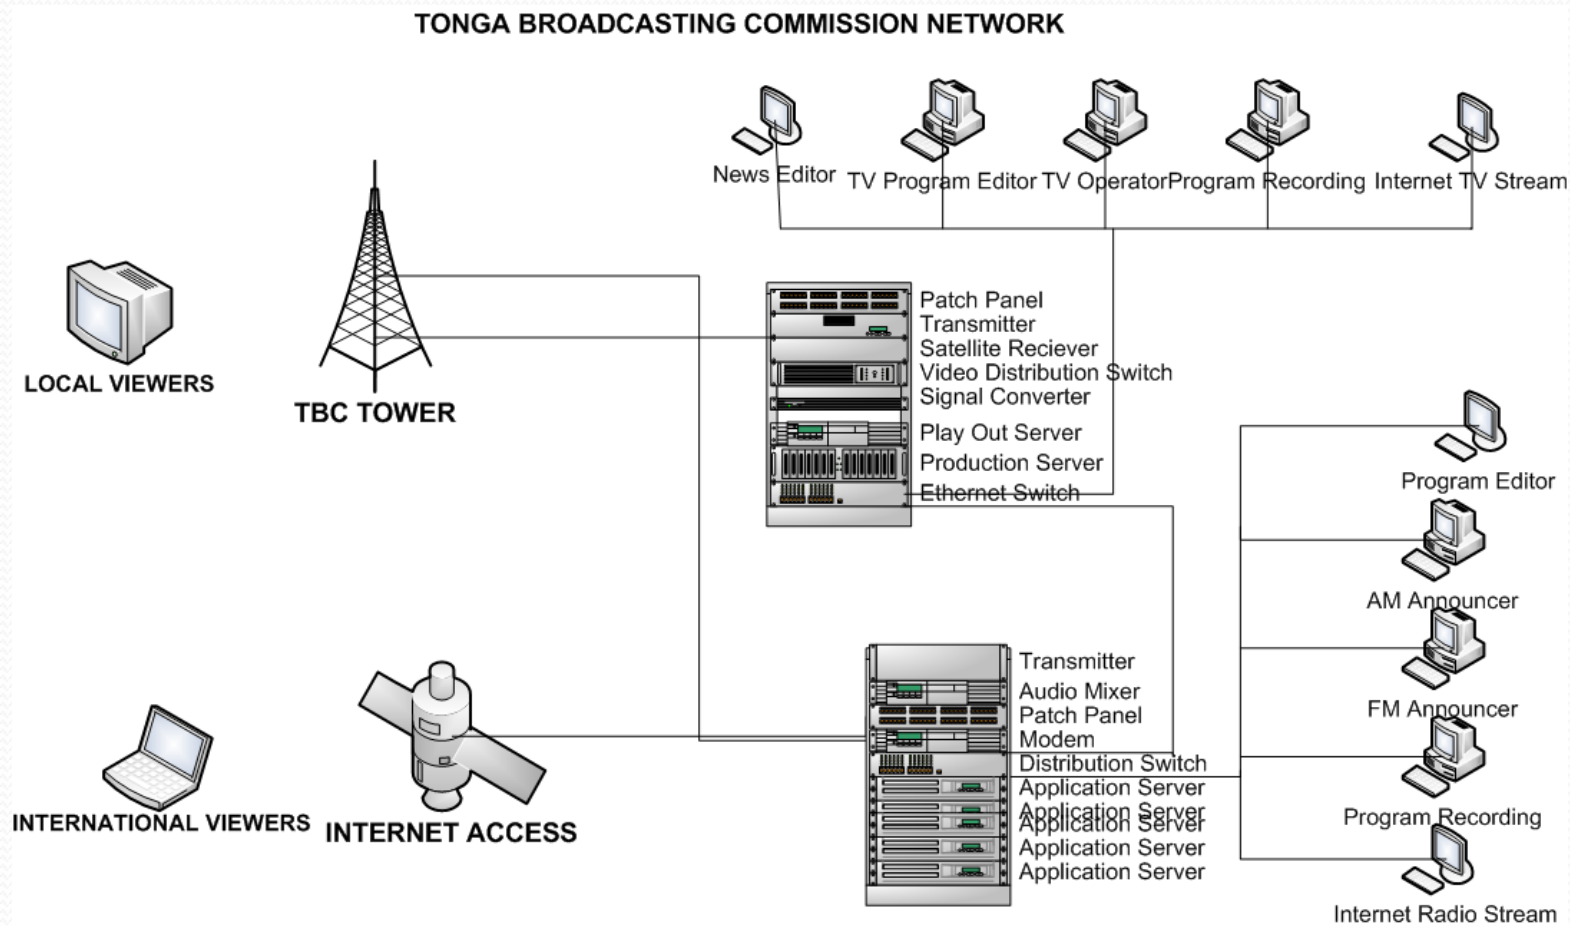

1. TBC – Company Background

- a) Tonga Broadcasting Commission (TBC) is a statutory board established in 1961
- b) National Public service broadcaster vs. Commercial Obligations
- c) 70% vs. 30% operation
- d) Driving forces :(push technology)

1.1 TBC – Broadcasting Technological Push

1. Radio Network (1961)
 - TBC Utilised One-to-many broadcast network
 - AM & FM Radio
2. Television Network (2000)
 - Evolved from Radio Network (Analogue)
 - Terrestrial Television (OTA)
 - Two Channels (TV Tonga1 & TV Tonga2)
3. Computer Network (2009)
4. Television & Radio Live Internet Streaming (2012)

2. TBC – Radio Network

3. TBC - Television Network

TONGA BROADCASTING COMMISSION TELEVISION NETWORK

4. TBC Broadcasting Network

5.0 New Frontier?

- i. Digital Terrestrial Broadcasting – July 2014
- ii. Digital Archived – All radio programs
- iii. E-commerce & online Stores
- iv. IPTV
- v. Live Internet Stream (QoS)