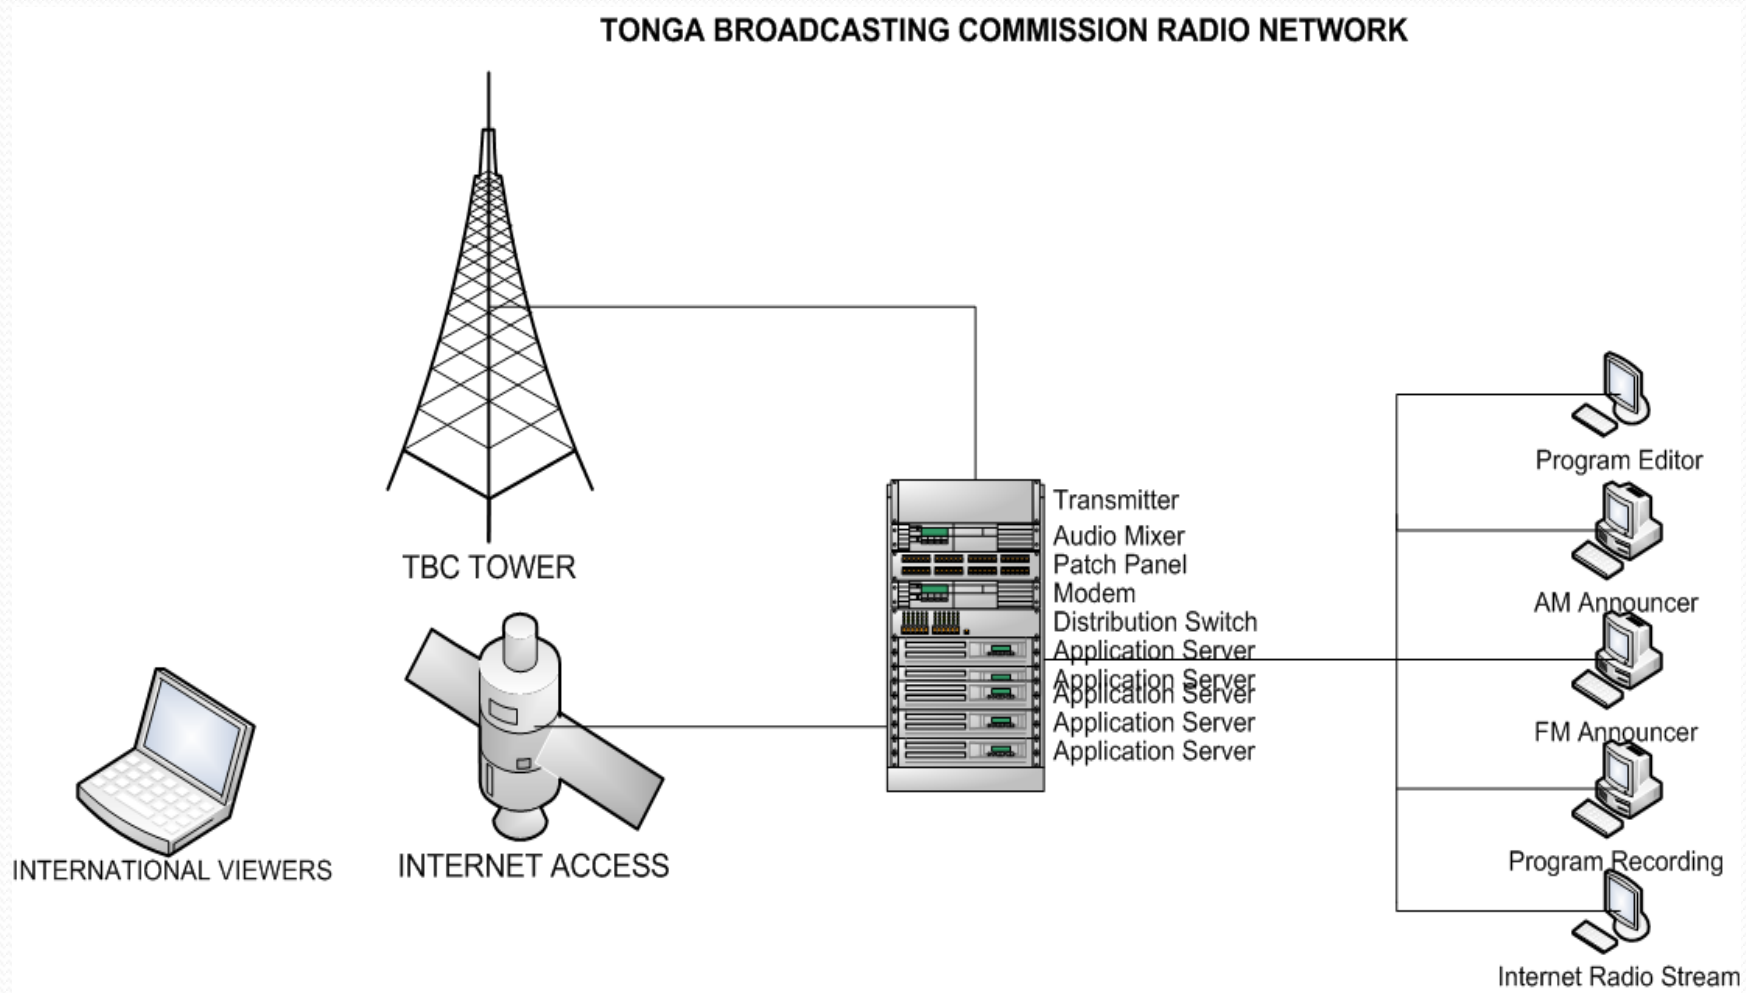

TBC BROADCASTING NETWORK

Presenter: Mr. Tevita Veikoso
July-2013

Table of Contents

1. TBC – Company Background
2. Radio Network
3. Television Network
4. TBC Broadcasting Network
5. New Frontier?
6. Conclusions

1. TBC – Company Background

- a) Tonga Broadcasting Commission (TBC) is a statutory board established in 1961
- b) National Public service broadcaster vs. Commercial Obligations
- c) 70% vs. 30% operation
- d) Driving forces :(push technology)

1.1 TBC – Broadcasting Technological Push

1. Radio Network (1961)
 - TBC Utilised One-to-many broadcast network
 - AM & FM Radio
2. Television Network (2000)
 - Evolved from Radio Network (Analogue)
 - Terrestrial Television (OTA)
 - Two Channels (TV Tonga1 & TV Tonga2)
3. Computer Network (2009)
4. Television & Radio Live Internet Streaming (2012)

2. TBC – Radio Network

3. TBC - Television Network

TONGA BROADCASTING COMMISSION TELEVISION NETWORK

4. TBC Broadcasting Network

5.0 New Frontier?

- i. Digital Terrestrial Broadcasting – July 2014
- ii. Digital Archived – All radio programs
- iii. E-commerce & online Stores
- iv. IPTV
- v. Live Internet Stream (QoS)