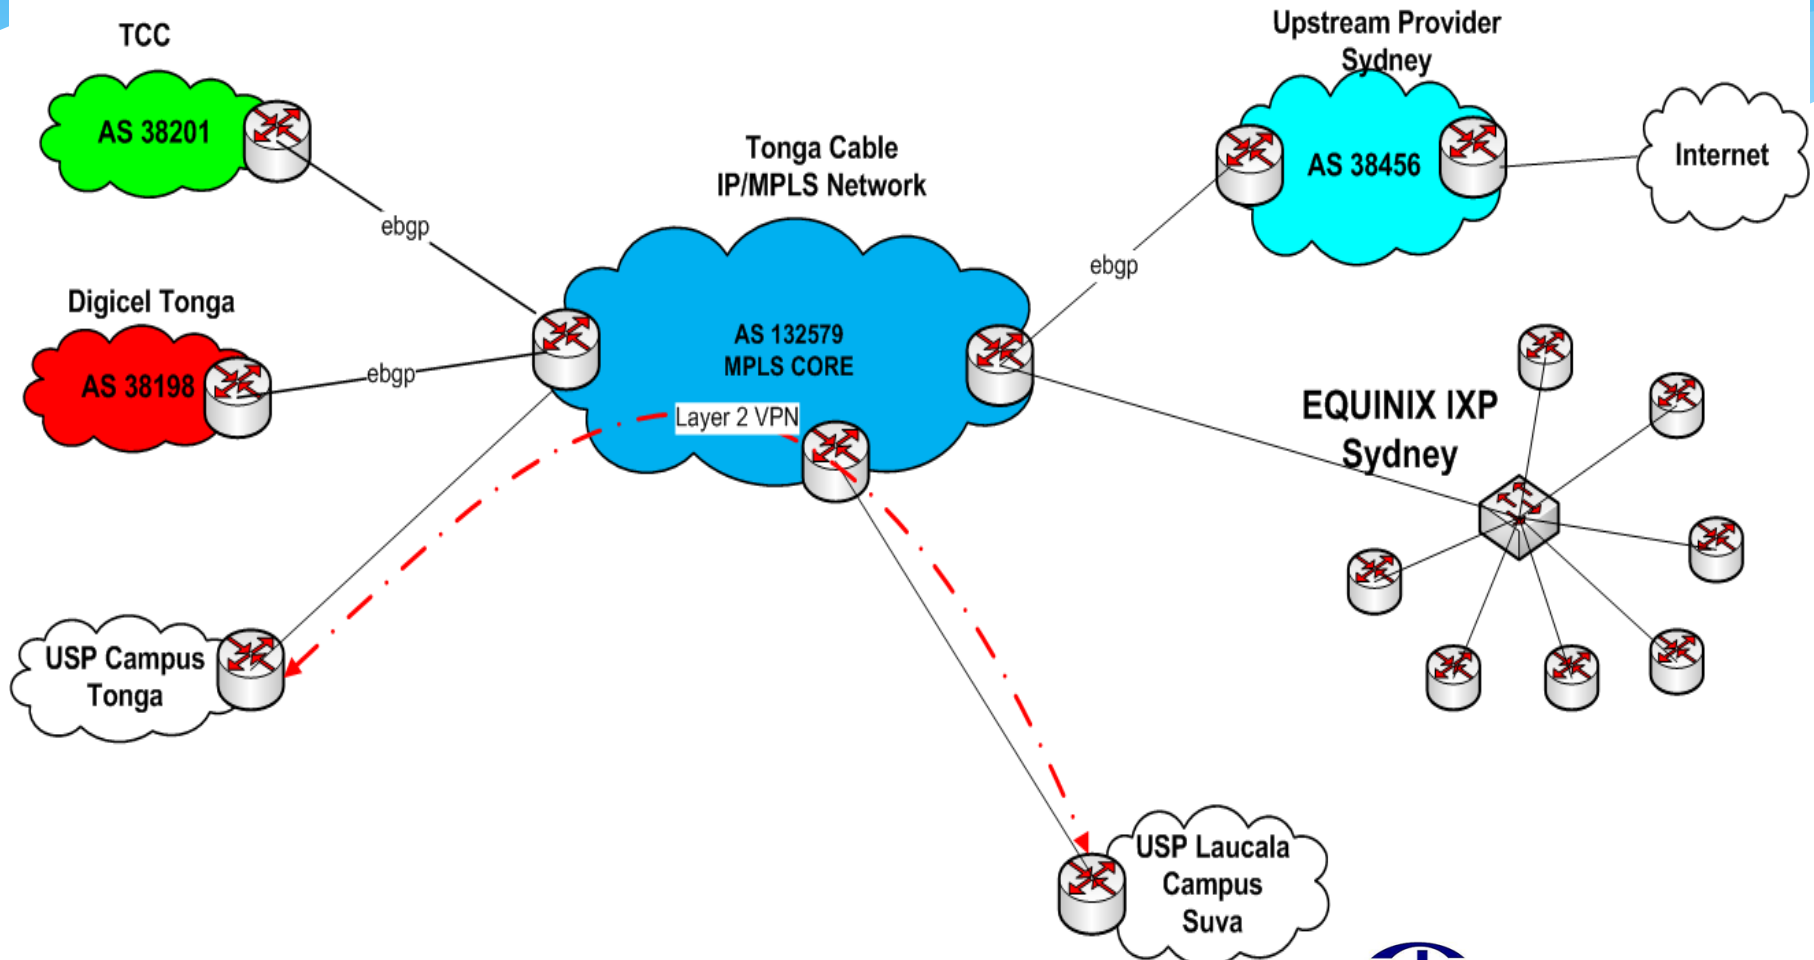

Tonga submarine fibre cable

- * Cable length – 827kms
- * 1 fibre pair
- * System Capacity – 320Gbps
- * Initial capacity configured – 20Gbps

Tonga Cable IP TRANSIT NETWORK

Tonga Cable MPLS Network

Traffic Utilizations through Tonga Cable

Tonga Cable Capacity

	Dropped in Fiji	IP Transit
Total Capacity Purchased	20%	80%
Traffic Utilizations from Capacity Purchased	-	80%
	SYDNEY TRAFFICS IP TRANSIT	
Upstream Provider		70%
Equinix IXP		30%

Service Technical Description

Service

- * Premium IP Transit
- * Carrier - Ethernet
 - * Layer 2
 - * Layer 3
- * Web Hosting Services
- * Data Centre

Tonga Domestic Cable

- * Linking Main Island to two other islands
- * 400 Kms