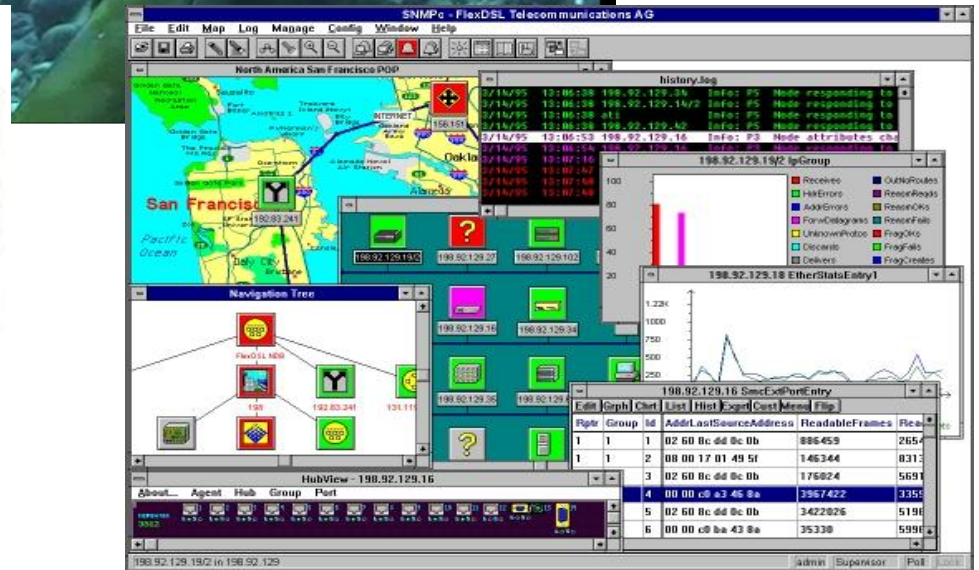

Tonga Cable Management