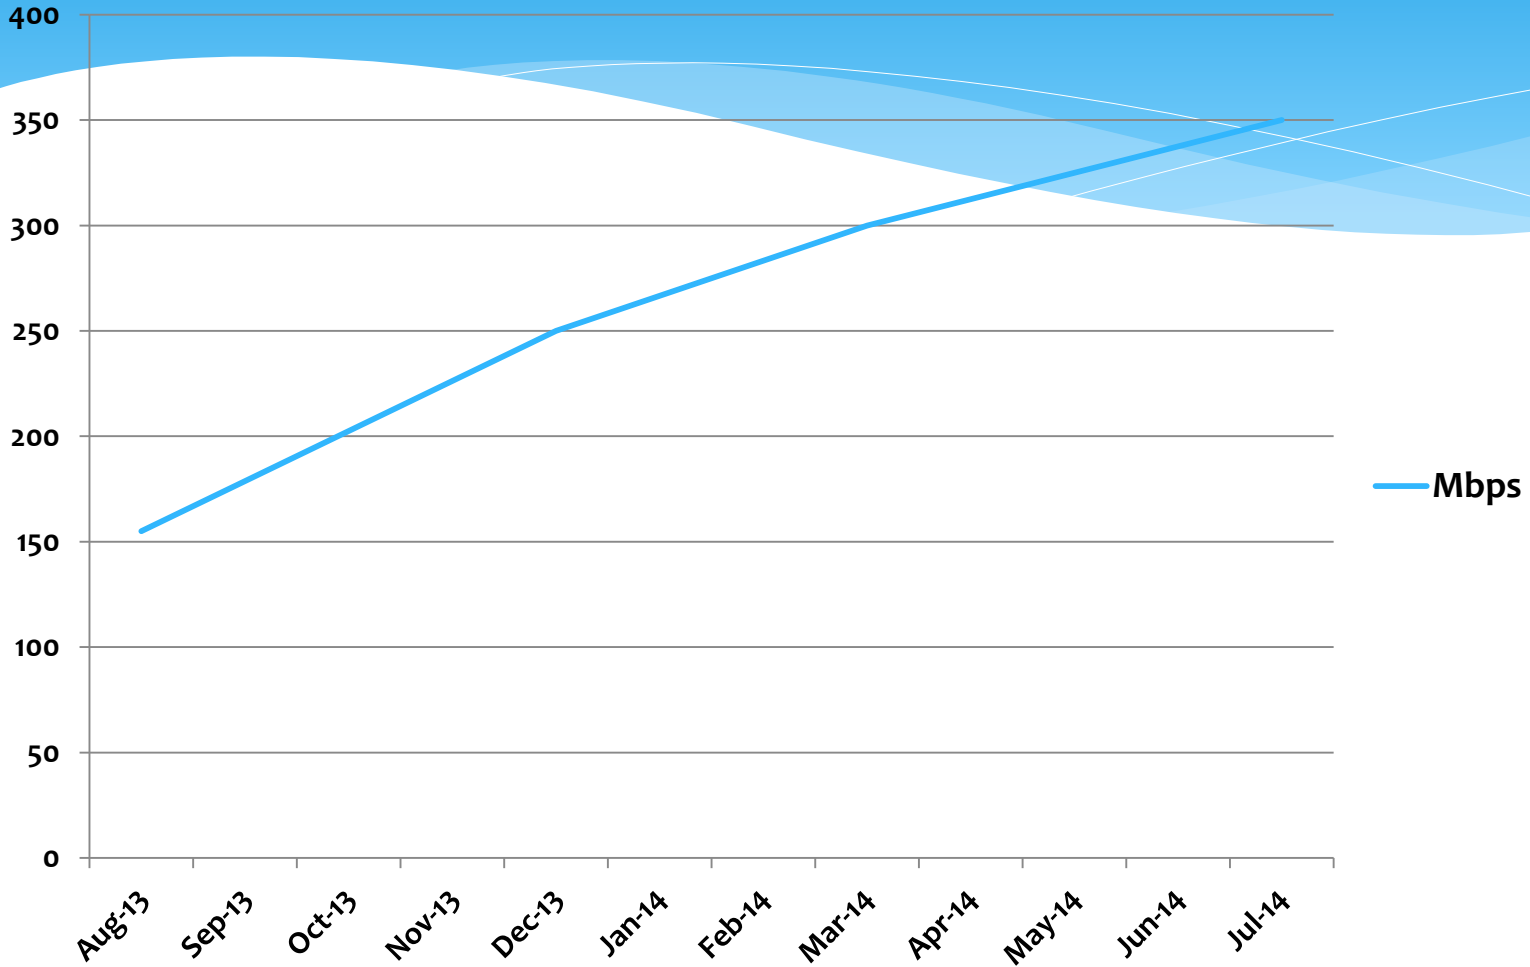

Tonga submarine fibre cable

- * Cable length – 827kms
- * 1 fibre pair
- * System Capacity – 320Gbps
- * Initial capacity configured – 20Gbps

Tonga Cable IP TRANSIT NETWORK

Tonga Cable MPLS Network

Traffic Utilizations through Tonga Cable