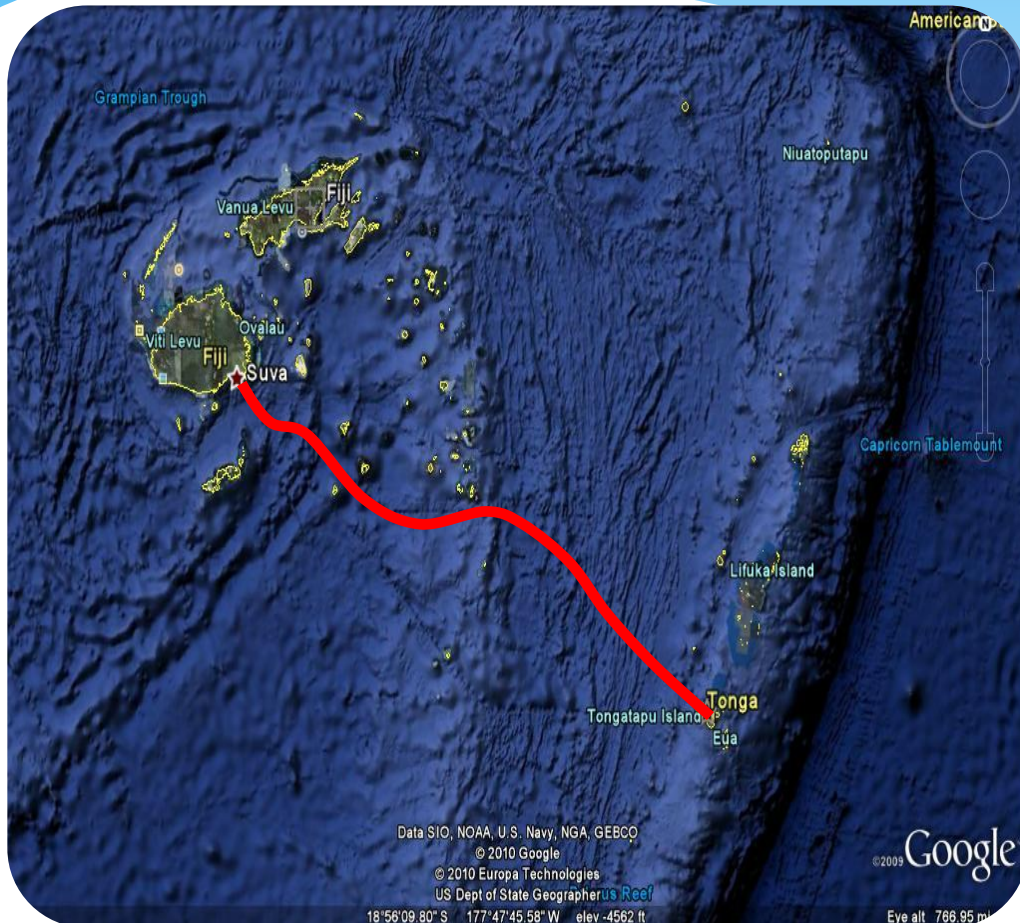

Tonga submarine fibre cable

- * Cable length – 827kms
- * 1 fibre pair
- * System Capacity – 320Gbps
- * Initial capacity configured – 20Gbps

Tonga Cable IP TRANSIT NETWORK

Tonga Cable MPLS Network

Traffic Utilizations through Tonga Cable