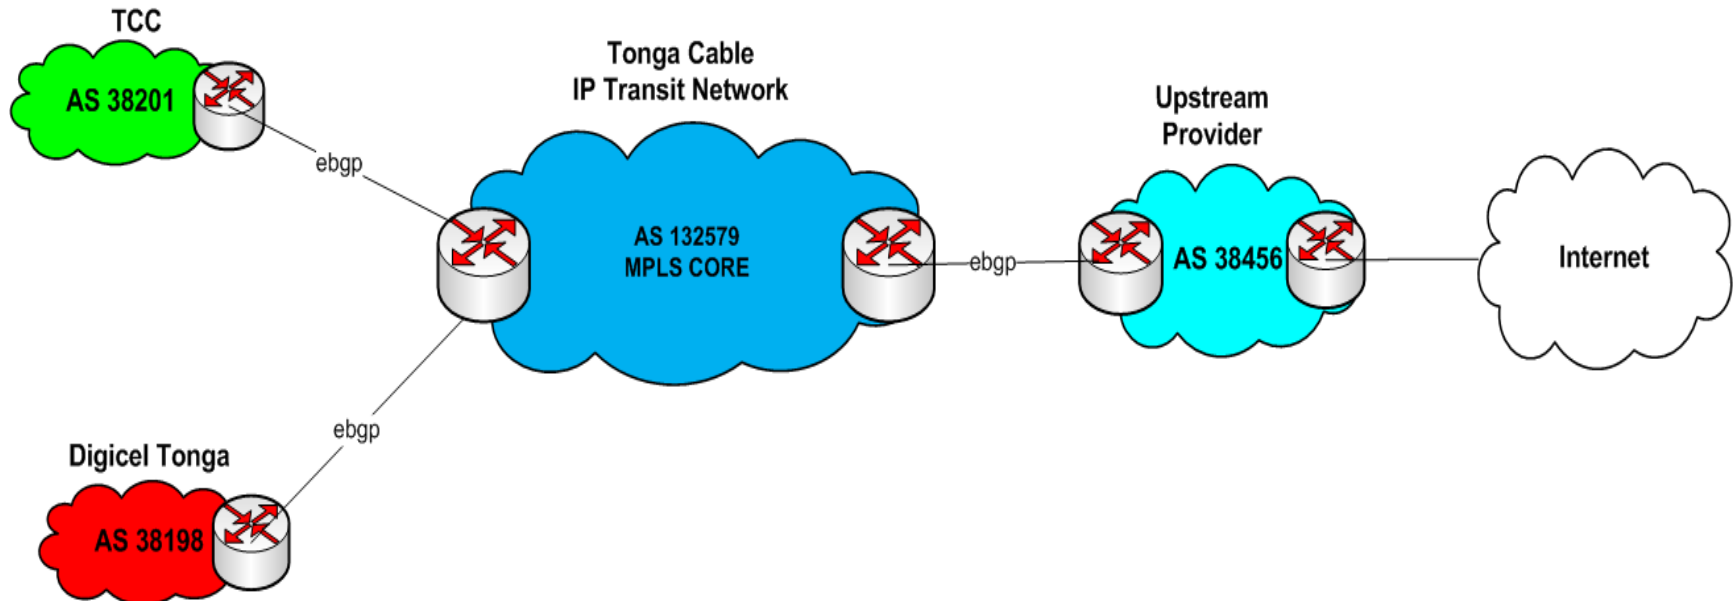

Tonga Cable Limited

- * Established 2009
- * Public Enterprise
- * Wholesaling ISP services to local ISPs and Telecom operators
- * Tonga Cable was launch in August 2013
- * Supplier of the system was Alcatel Lucent

Tonga submarine fibre cable

- * Cable length – 827kms
- * 1 fibre pair
- * System Capacity – 320Gbps
- * Initial capacity configured – 20Gbps

Tonga Cable IP TRANSIT NETWORK

Tonga Cable MPLS Network

Traffic Utilizations through Tonga Cable