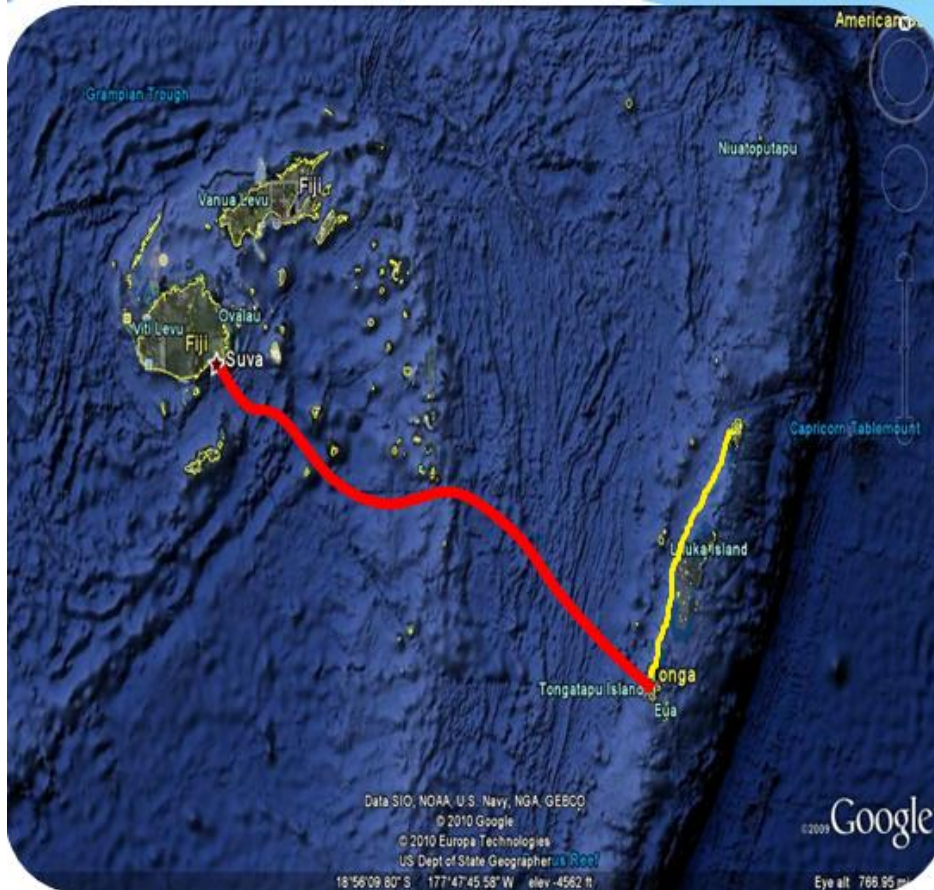

Tonga Domestic Cable

- Linking Main Island to two other islands
- 400 Kms