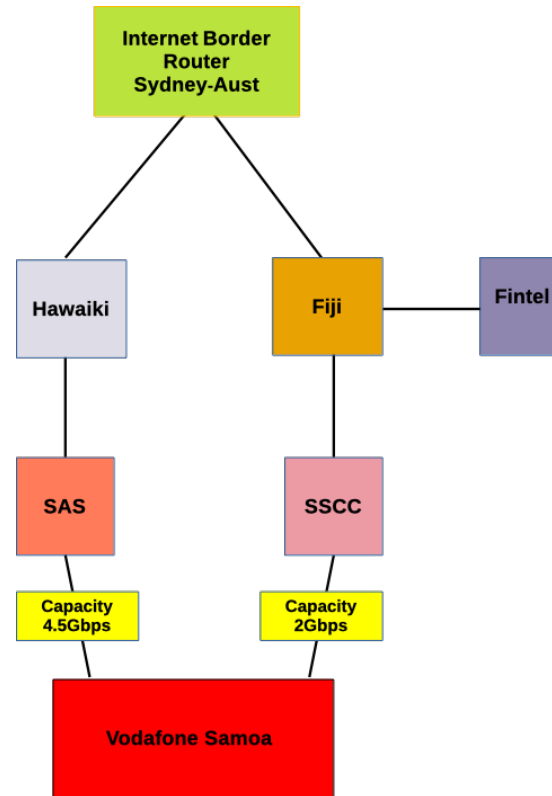

# Vodafone Samoa Update

## Submarine Route – International

The two routes over SSCC Tui Cable and Hawaiki Cable share international traffic:

1. Tui Samoa Cable (Bitstream, 4G Public APN)
2. Hawaiki (4G, FTTH)

# Mobile Network

- Upolu
  - 84 Sites
- Savaii
  - 23 Sites