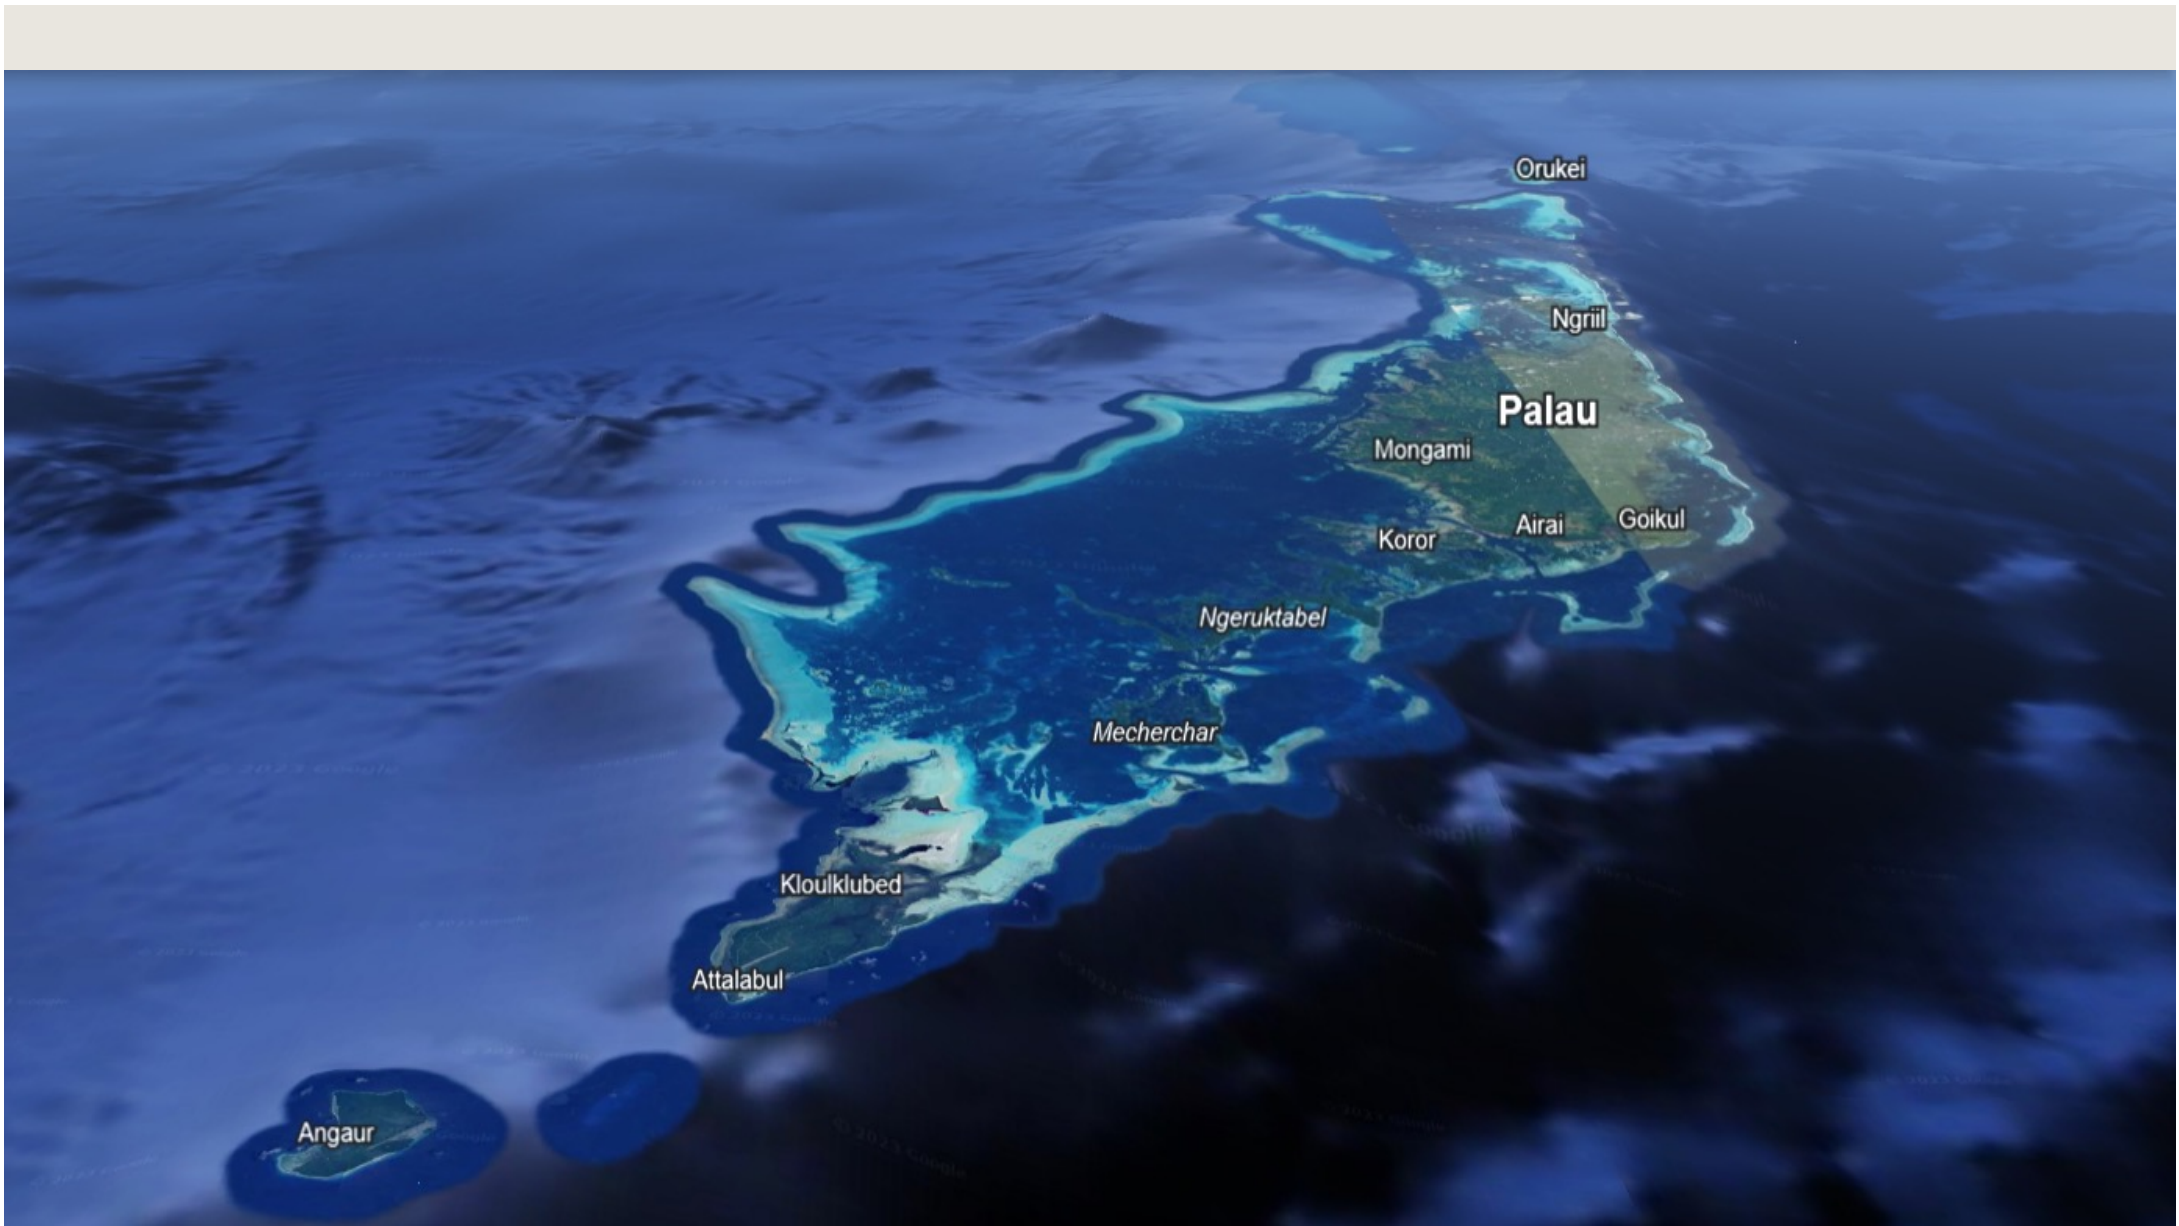

The background of the entire image is a dark gray color. In the upper-left quadrant, there is a complex, abstract pattern of thin, white, overlapping lines. These lines form various geometric shapes, including triangles, quadrilaterals, and polygons, some of which are nested or intersected by others, creating a sense of depth and movement. The lines are thin and precise, contrasting sharply with the dark background.

PNCC

Summary

PALAU RELATIVE TO TONGA

KOROR STATE

PALAU

Population ~ 18000 people

Area ~ 180 square miles

Government

The image features a black background with a series of white, overlapping, irregular geometric lines on the left side, creating a complex, abstract pattern. The lines vary in length and orientation, some forming partial shapes that suggest a sense of depth and movement.