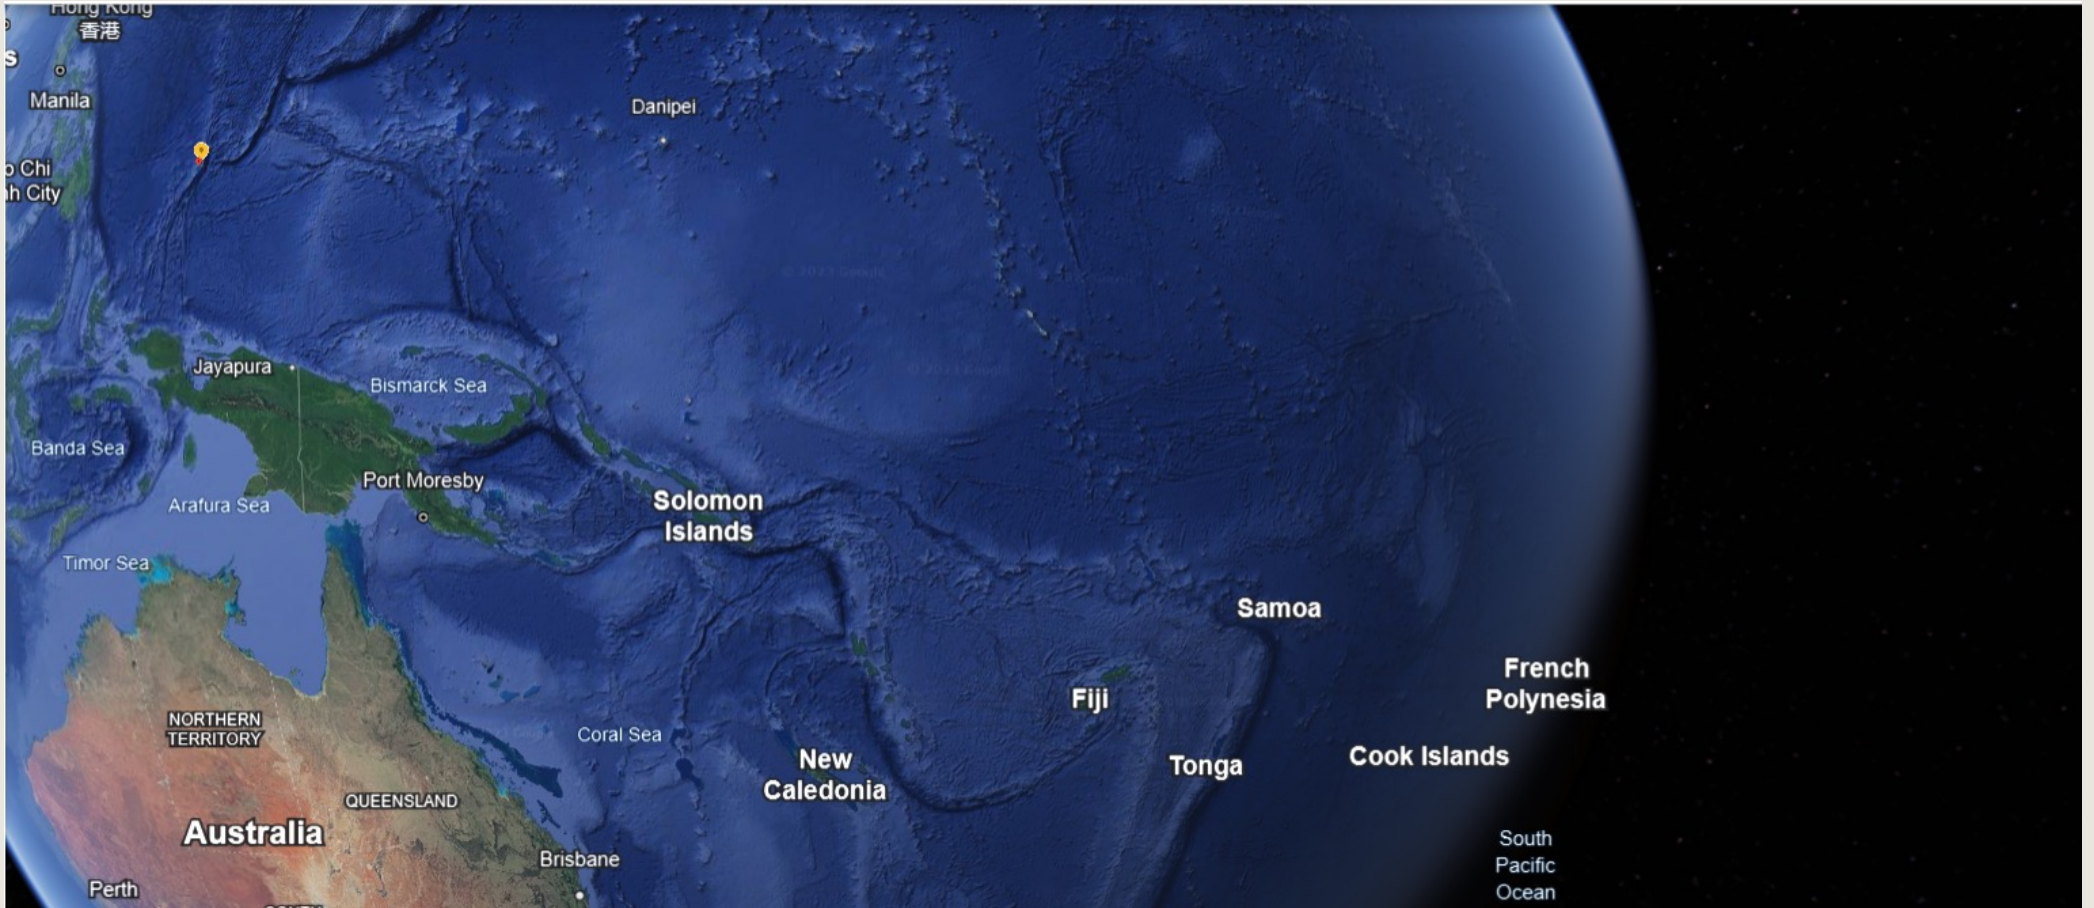

The background of the entire image is a dark gray color. In the upper-left quadrant, there is a complex, abstract pattern of thin, white, overlapping lines. These lines form various geometric shapes, including triangles, quadrilaterals, and polygons, some of which are nested or intersected by others, creating a sense of depth and movement. The lines are thin and precise, contrasting sharply with the dark background.

PNCC

Summary

PALAU RELATIVE TO TONGA

KOROR STATE

PALAU

Population ~ 18000 people

Area ~ 180 square miles

Government

The image features a black background with a series of white, overlapping, irregular geometric lines on the left side, creating a complex, abstract pattern. The lines vary in length and orientation, some forming partial shapes that suggest a sense of depth and movement.