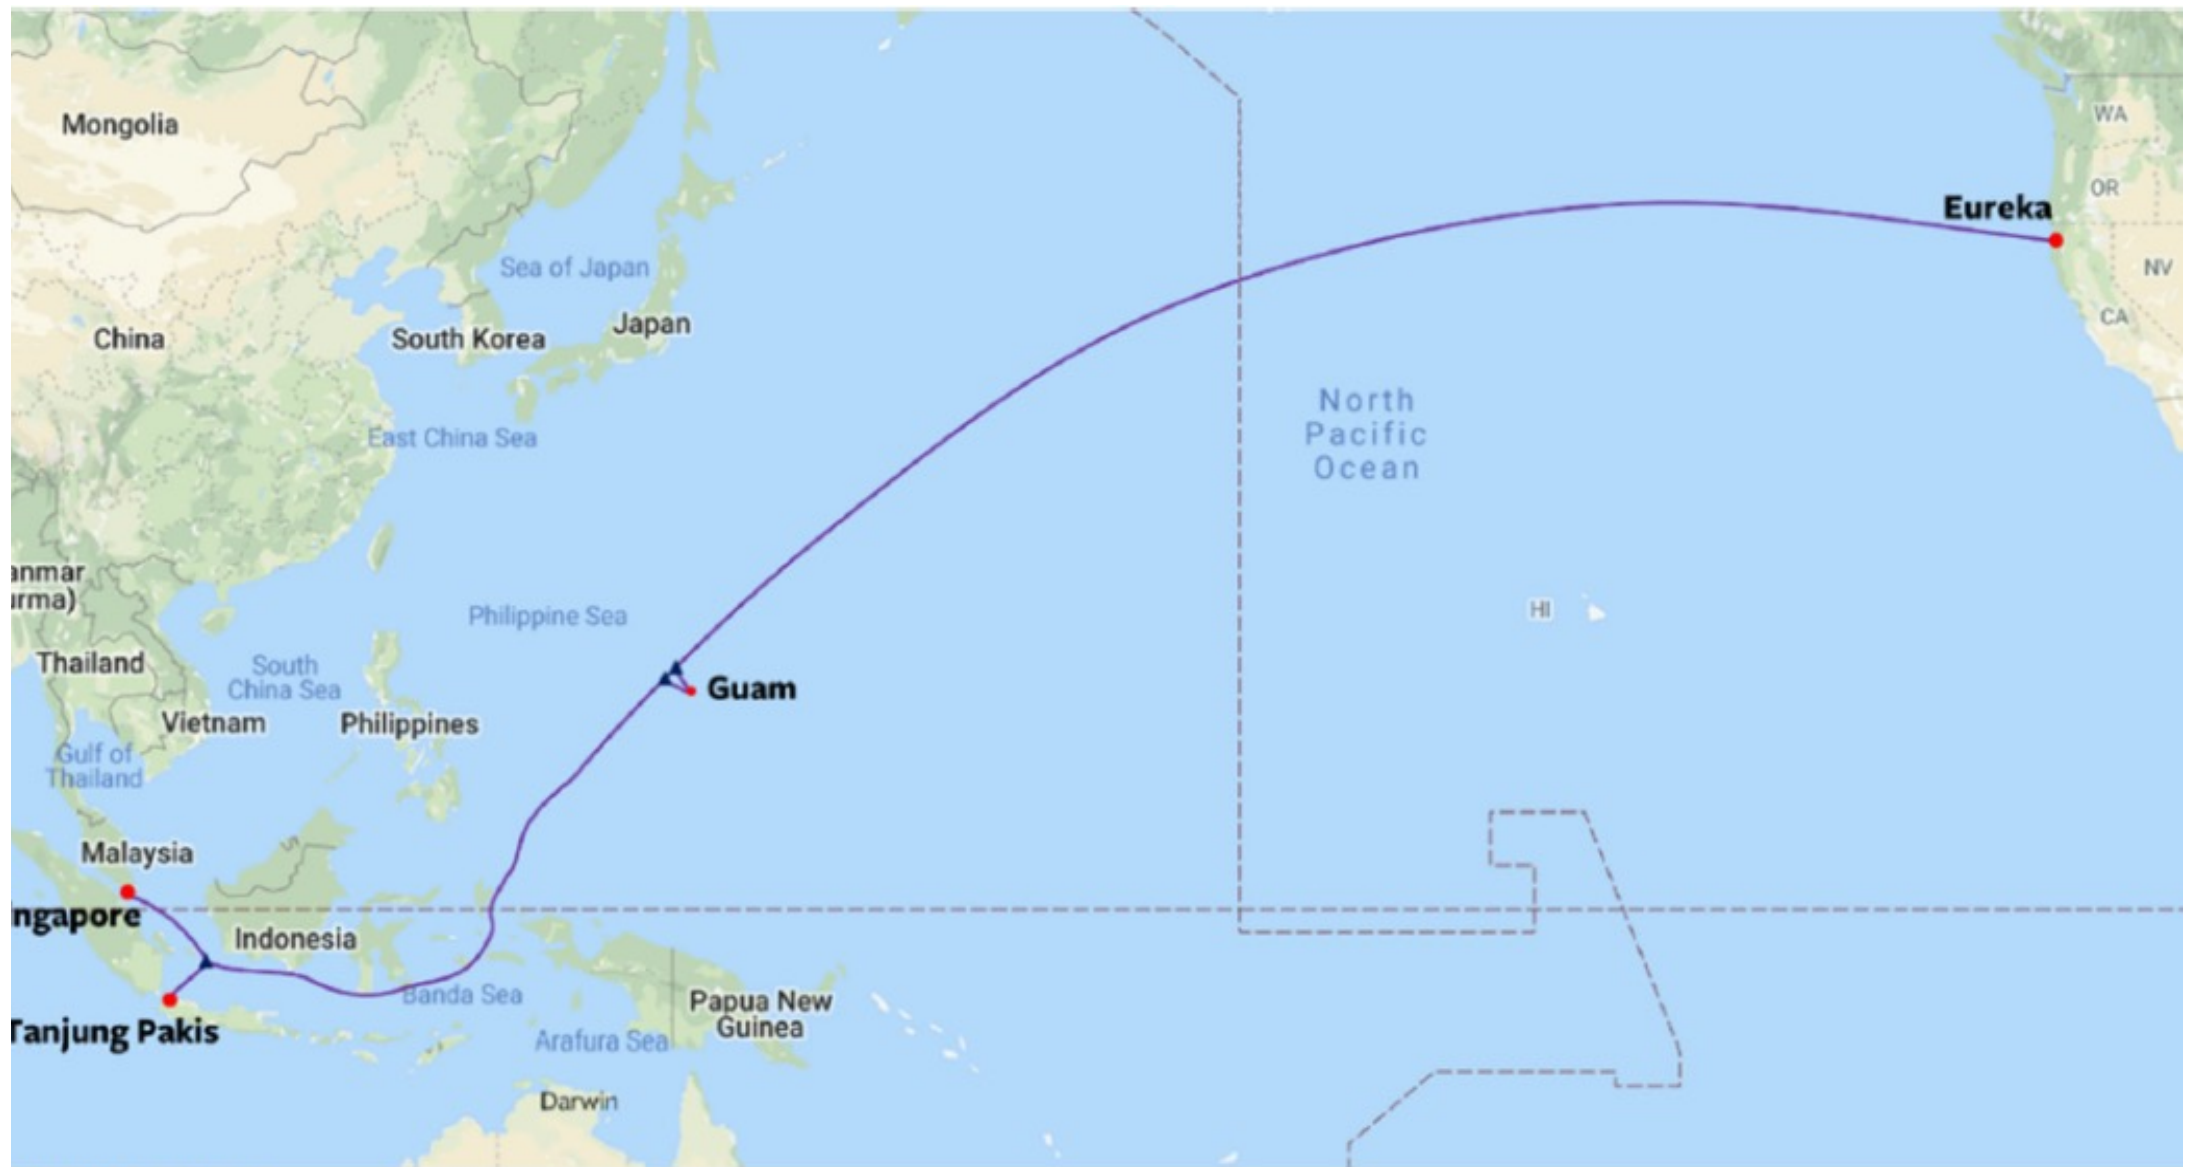

SEA-US CABLE

ECHO CABLE

T-1 Cable Route

PALAU NATIONAL COMMUNICATION CORPORATION

- Data

 - ADSL

 - VDSL

 - ETHERNET FIBER

The image features a black background with a series of white, overlapping, irregular geometric lines on the left side, creating a complex, abstract pattern. The lines vary in length and orientation, some forming partial shapes that suggest a sense of depth and movement.