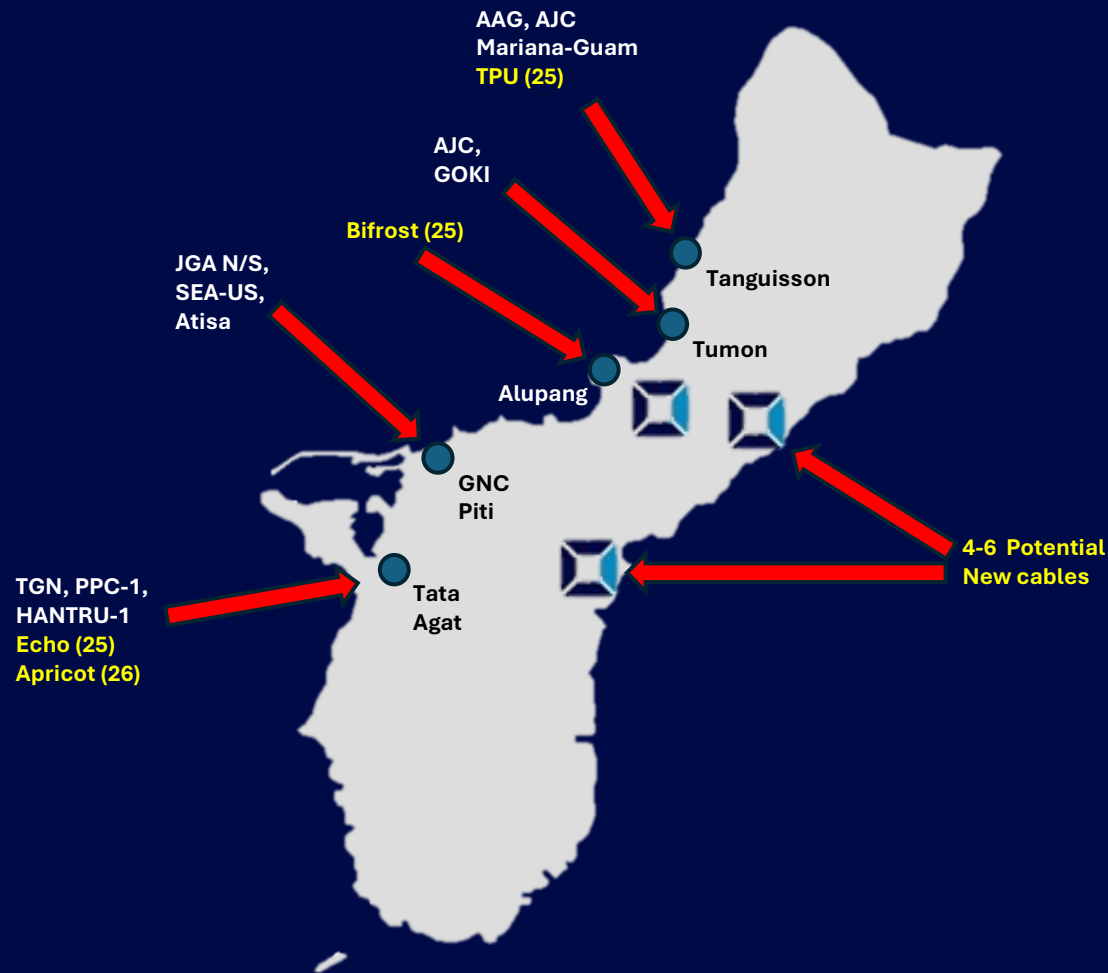

## *Interconnect Ecosystem:*

- + Central hub to access all Subsea Cables traversing Guam via x-connect at the MRR in Harmon
- + New Internet Exchange Point to tap into the 100 Tbs' of new subsea capacity traversing Guam
- + Cloud Connect Gateway to prominent Cloud Service Providers

## *Harmon Campus*

- + Key industrial center of Guam
- + Fiber dense, open access
- + Fully interconnected with every CLS via protected buried fiber
- + 33m above sea level
- + Ample utility power feeds for growth

# Possible East Coast Cable Landing

# Submarine Cable Map of the Marianas