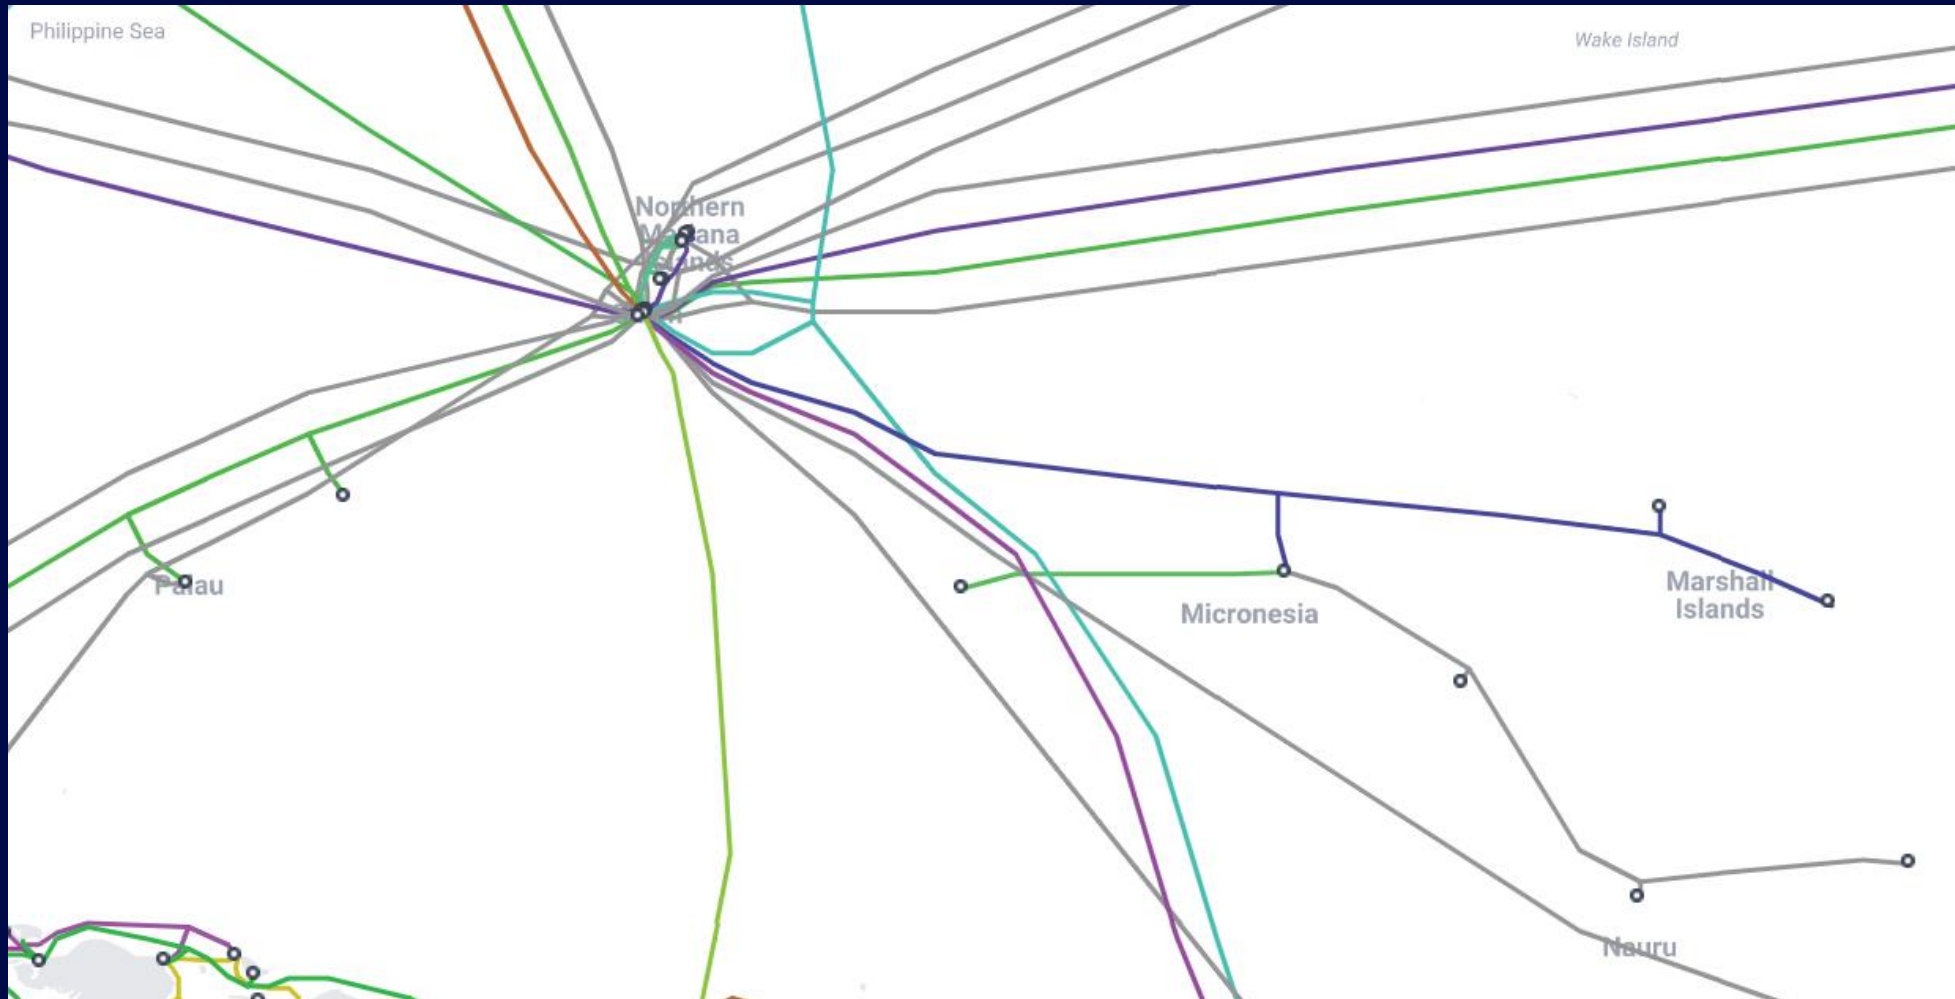

# Google Pacific Connect Cables

April 2024

# Possible East Coast Cable Landing

## *Proposed East Coast Landing Stations*

- + Investigating new landing points, bolstering possibilities for diversity in Guam
- + New fiber builds would interconnect back to Harmon in a ring configuration
- + Marine surveys and permitting in progress

# Submarine Cable Map of the Marianas