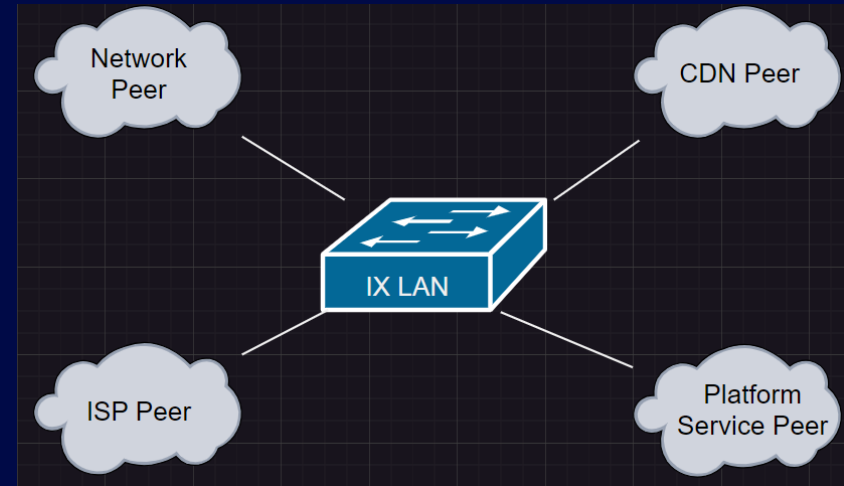

## IXP Service Partners

- + AS 42 / AS 3856
- + Largest authoritative DNS service, Anycasting nearly 400 TLDs and multiple root letters

- + AS 19281
- + Anycast the 9.9.9.9 DNS

- + AS 197000 / AS 25152
- + AuthDNS and K-Root Server

## Current Root Servers on Guam