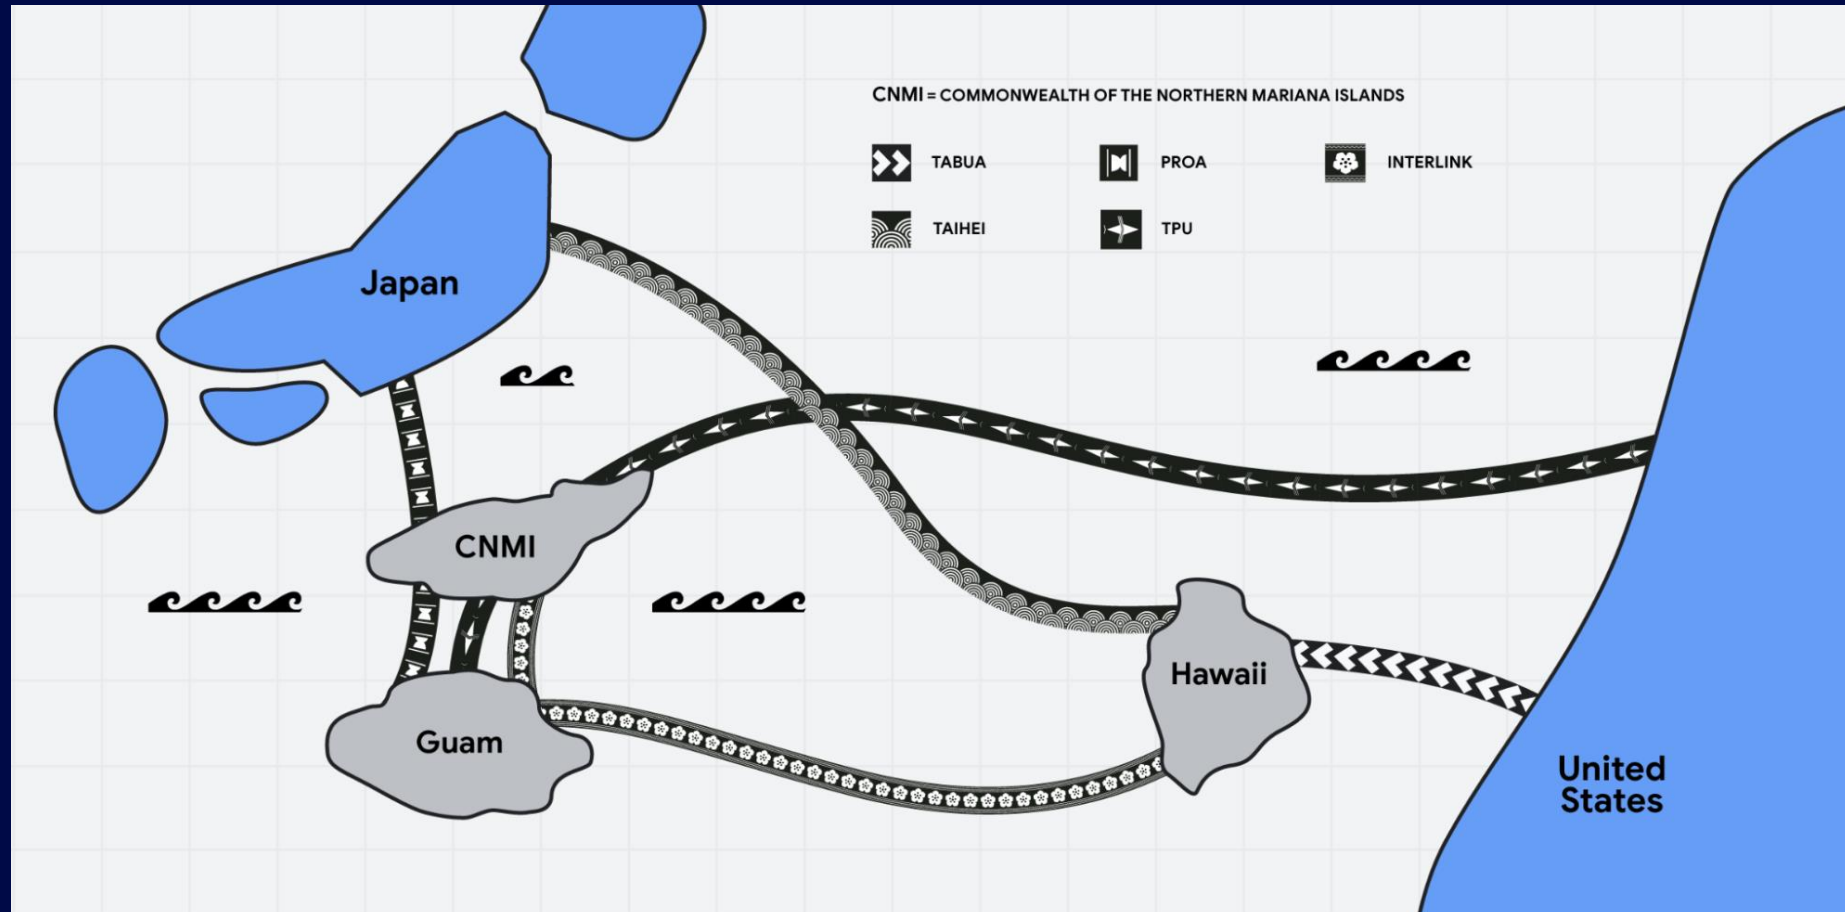

Google Pacific Connect Cables

April 2024