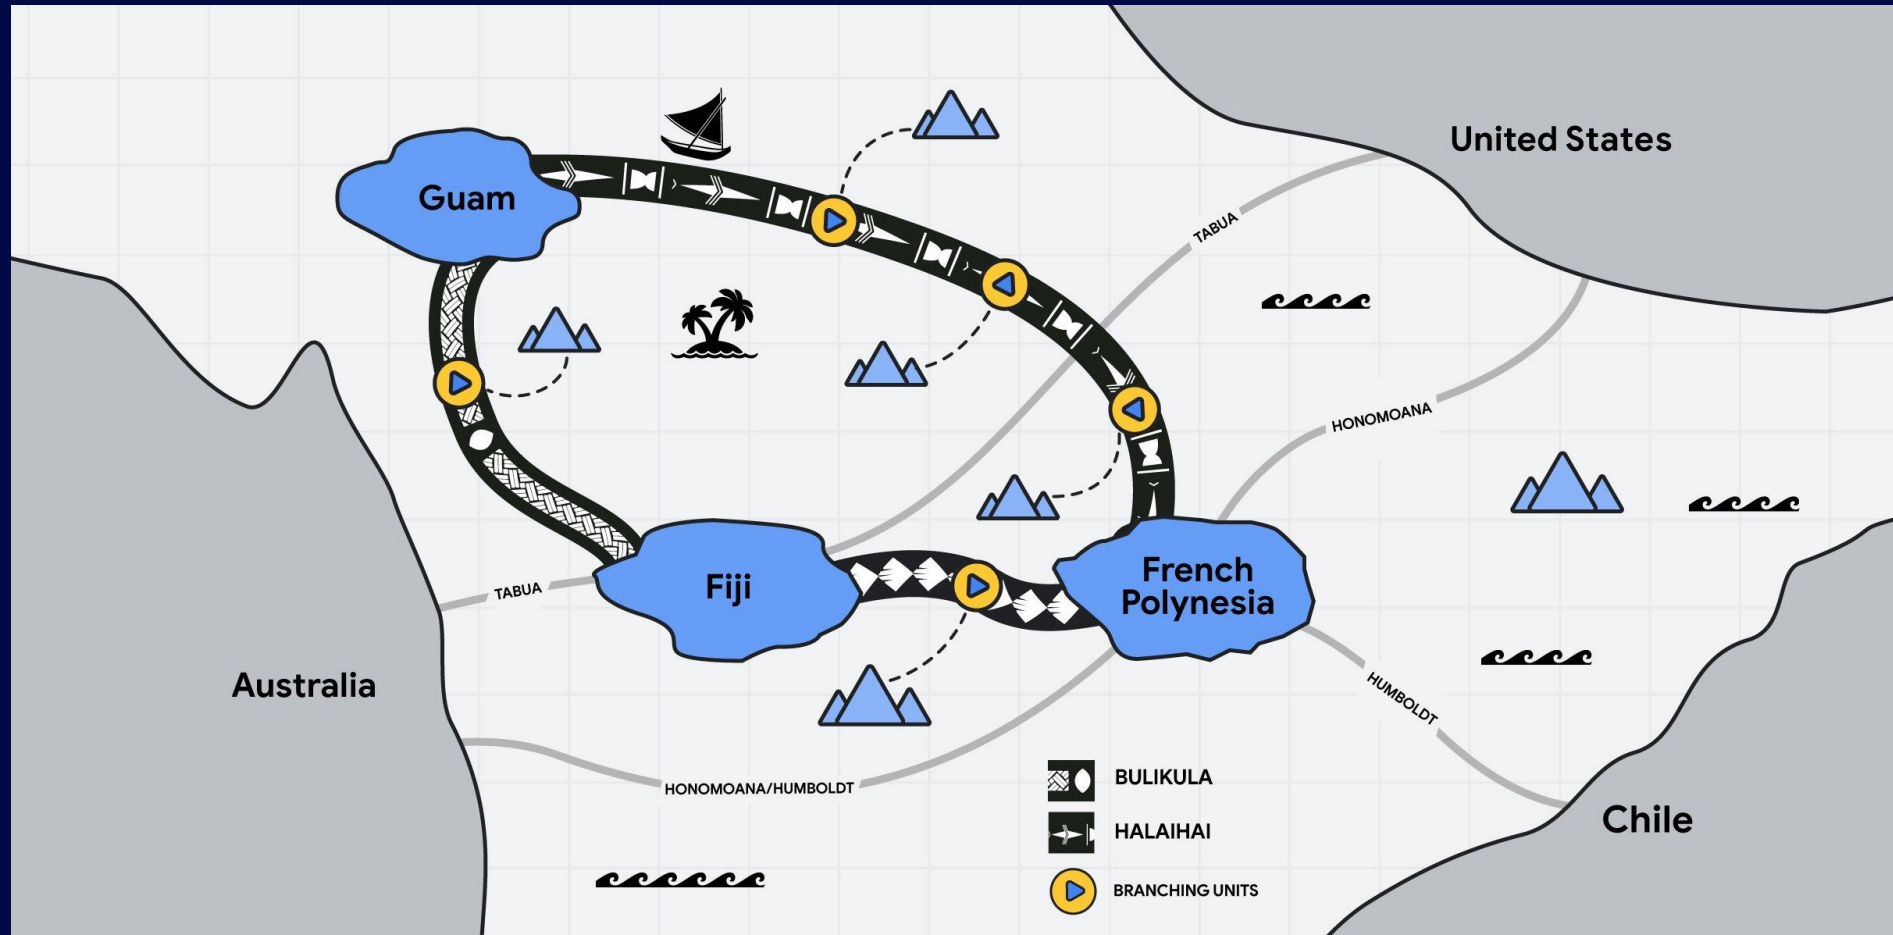

Google Pacific Connect Cables

January 2024