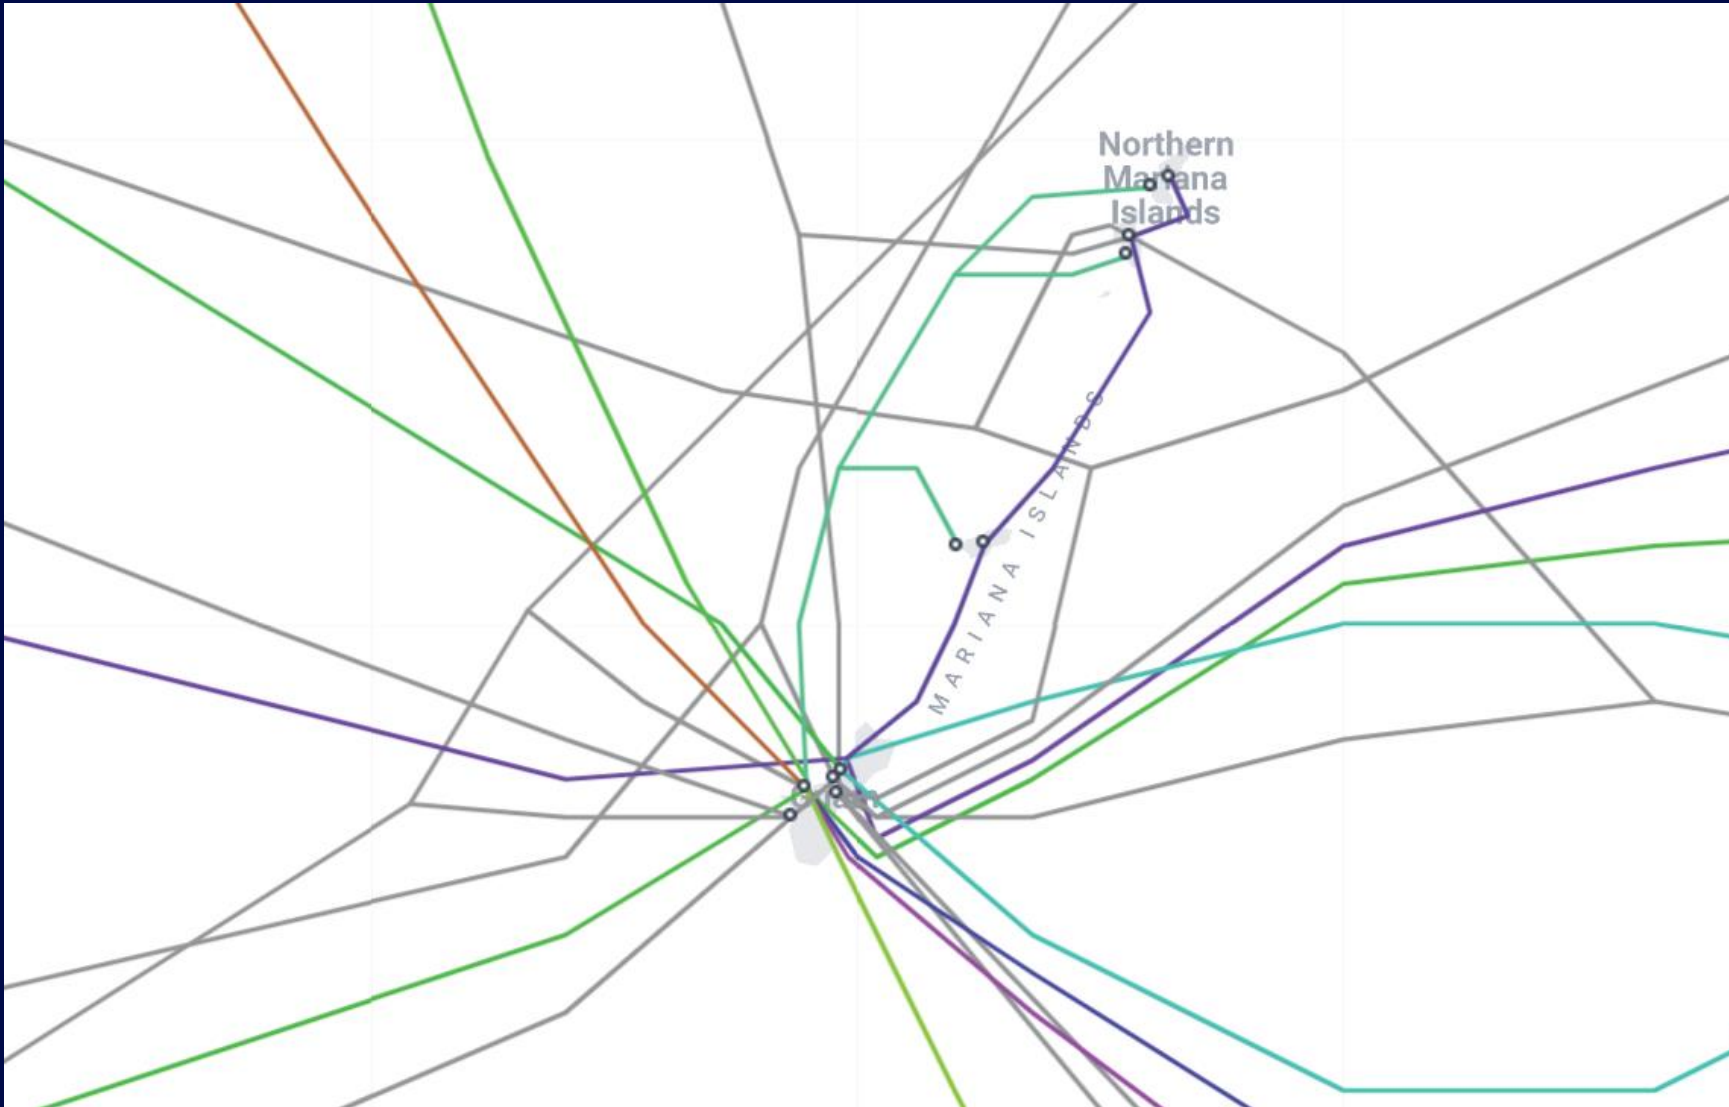

# Possible East Coast Cable Landing

## *Proposed East Coast Landing Stations*

- + Investigating new landing points, bolstering possibilities for diversity in Guam
- + New fiber builds would interconnect back to Harmon in a ring configuration
- + Marine surveys and permitting in progress

# Submarine Cable Map of Micronesia

# Submarine Cable Map of the Marianas