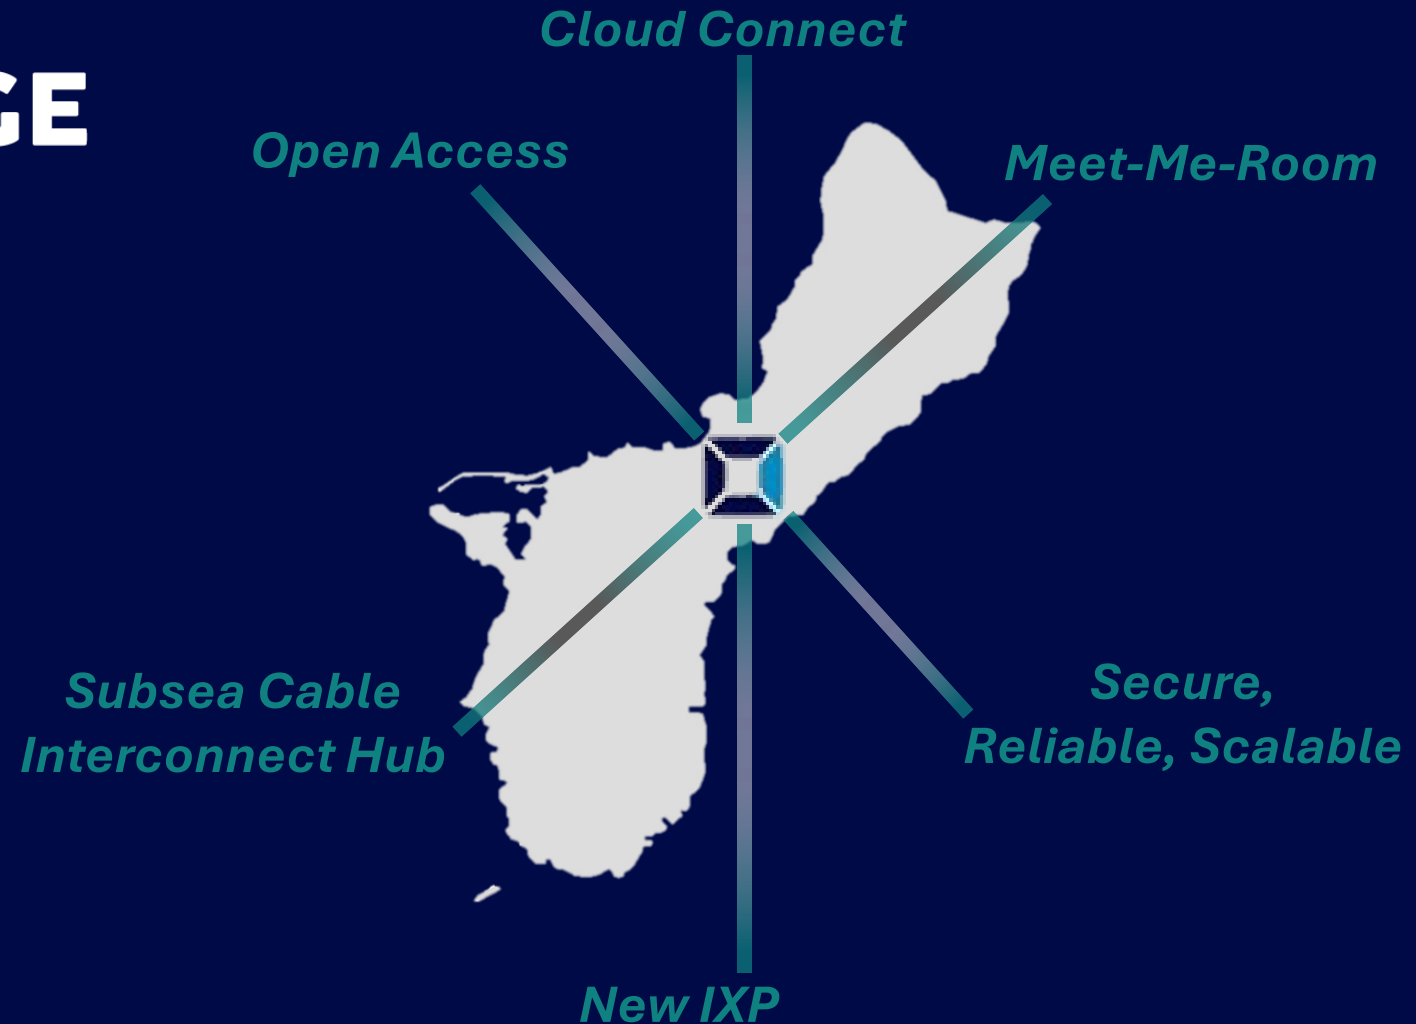

## Key Issues:

- X** No common interconnect point for all subsea cables
- X** Current datacenter options are retrofitted CLS facilities not meant for traditional colocation
- X** No Central peering point for IX traffic

## *Interconnect Ecosystem:*

- + Central hub to access all Subsea Cables traversing Guam via x-connect at the MRR in Harmon
- + New Internet Exchange Point to tap into the 100 Tbs' of new subsea capacity traversing Guam
- + Cloud Connect Gateway to prominent Cloud Service Providers

# Submarine Cable Map of the Marianas