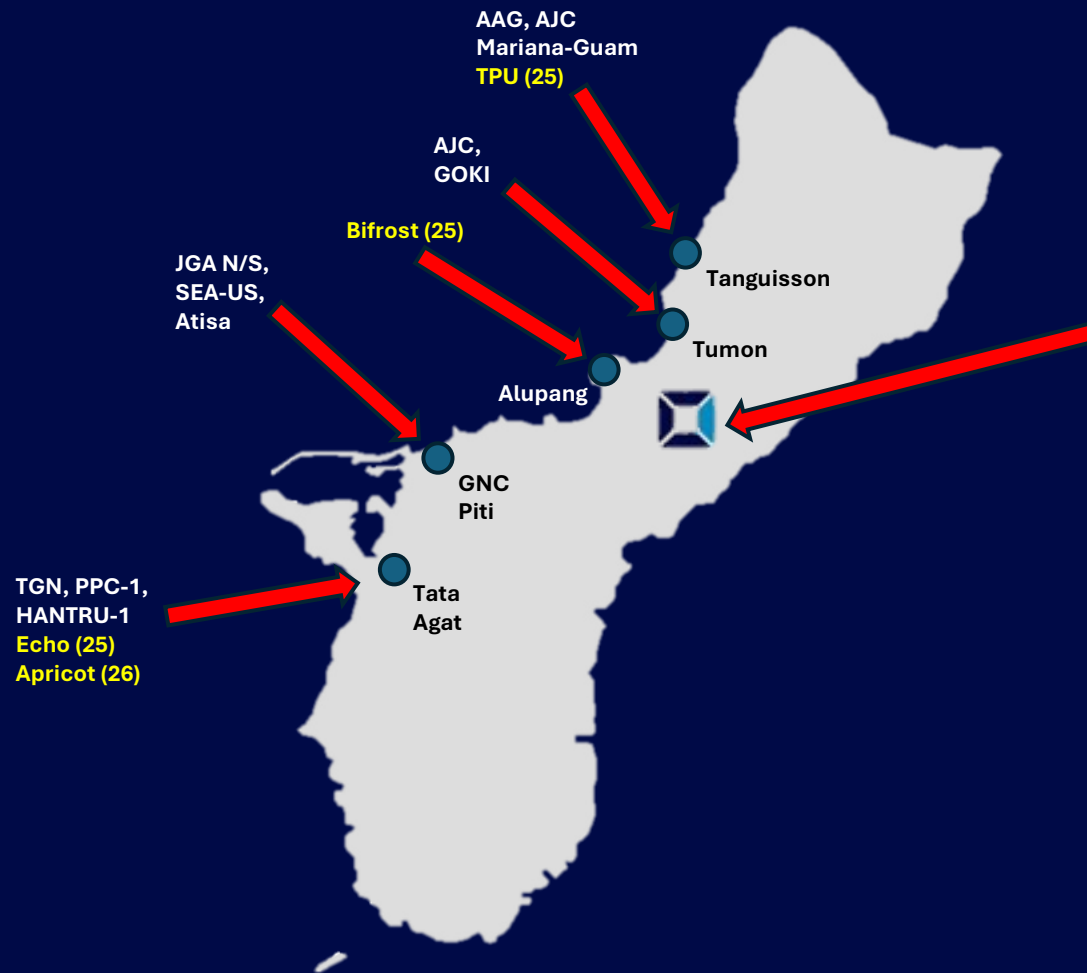

## *Interconnect Ecosystem:*

- + Central hub to access all Subsea Cables traversing Guam via x-connect at the MRR in Harmon
- + New Internet Exchange Point to tap into the 100 Tbs' of new subsea capacity traversing Guam
- + Cloud Connect Gateway to prominent Cloud Service Providers

# Harmon Campus & New Subsea Cables

## *Harmon Campus*

- + Key industrial center of Guam
- + Fiber dense, open access
- + Fully interconnected with every CLS via protected buried fiber
- + 33m above sea level
- + Ample utility power feeds for growth

# Submarine Cable Map of the Marianas